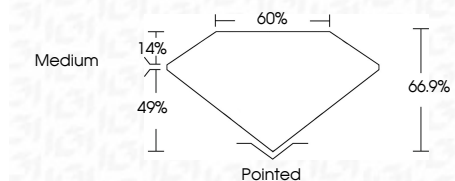

ELECTRONIC COPY

LG778675183
Report verification at igi.org

April 7, 2026
IGI Report Number **LG778675183**
Description **LABORATORY GROWN DIAMOND**
Shape and Cutting Style **SQUARE EMERALD CUT**
Measurements **7.07 X 6.98 X 4.67 MM**

GRADING RESULTS
Carat Weight **2.07 CARATS**
Color Grade **E**
Clarity Grade **VVS 2**

ADDITIONAL GRADING INFORMATION
Polish **EXCELLENT**
Symmetry **EXCELLENT**
Fluorescence **NONE**
Inscription(s) **IGI LG778675183**
Comments: This Laboratory Grown Diamond was created by Chemical Vapor Deposition (CVD) growth process. Type IIa

April 7, 2026
IGI Report No **LG778675183**
SQUARE EMERALD CUT
Carat Weight **2.07 CARATS**
Color Grade **E**
Clarity Grade **VVS 2**
Depth **66.9%**
Table **60%**
Girdle **Medium**
Culet **Pointed**
Polish **EXCELLENT**
Symmetry **EXCELLENT**
Fluorescence **NONE**
Inscription(s) **IGI LG778675183**

Comments: This Laboratory Grown Diamond was created by Chemical Vapor Deposition (CVD) growth process. Type IIa

April 7, 2026
IGI Report Number **LG778675183**
Description **LABORATORY GROWN DIAMOND**
Shape and Cutting Style **SQUARE EMERALD CUT**
Measurements **7.07 X 6.98 X 4.67 MM**