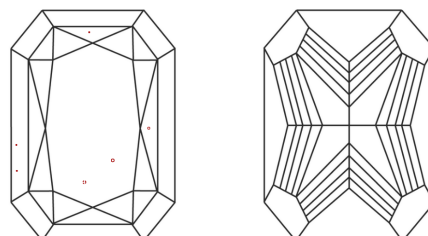

CLARITY CHARACTERISTICS

KEY TO SYMBOLS

Red symbols indicate internal characteristics.
Green symbols indicate external characteristics.