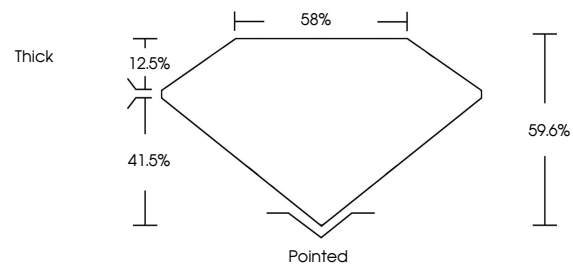

Measurements **13.80 X 10.76 X 6.41 MM**

GRADING RESULTS

Carat Weight **10.02 CARATS**
Color Grade **FANCY INTENSE YELLOW**
Clarity Grade **VS 2**

ADDITIONAL GRADING INFORMATION

Polish **EXCELLENT**
Symmetry **EXCELLENT**
Fluorescence **NONE**
Inscription(s) **IGI LG778675058**

Comments: This Laboratory Grown Diamond was created by Chemical Vapor Deposition (CVD) growth process.

April 6, 2026
IGI Report No LG778675058
CUT CORNERED RECT. MODIFIED BRILLIANT
13.80 X 10.76 X 6.41 MM
10.02 CARATS
Carat Weight
Color Grade **FANCY INTENSE YELLOW**
Clarity Grade **VS 2**
Depth **60.6%**
Table **85%**
Girdle **Thick**
Culet **Pointed**
Polish **EXCELLENT**
Symmetry **EXCELLENT**
Fluorescence **NONE**
Inscription(s) **IGI LG778675058**

GRADING RESULTS

Carat Weight **10.02 CARATS**
Color Grade **FANCY INTENSE YELLOW**
Clarity Grade **VS 2**

ADDITIONAL GRADING INFORMATION

Polish **EXCELLENT**
Symmetry **EXCELLENT**
Fluorescence **NONE**

Inscription(s) **IGI LG778675058**

Comments: This Laboratory Grown Diamond was created by Chemical Vapor Deposition (CVD) growth process.

PROPORTIONS

CLARITY CHARACTERISTICS

KEY TO SYMBOLS

Red symbols indicate internal characteristics.
Green symbols indicate external characteristics.