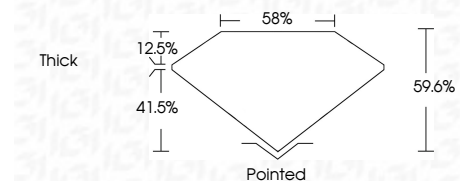

Measurements **13.80 X 10.76 X 6.41 MM**

GRADING RESULTS

Carat Weight **10.02 CARATS**
Color Grade **FANCY INTENSE YELLOW**
Clarity Grade **VS 2**

ADDITIONAL GRADING INFORMATION

Polish **EXCELLENT**
Symmetry **EXCELLENT**
Fluorescence **NONE**
Inscription(s) **IGI LG778675058**

Comments: This Laboratory Grown Diamond was created by Chemical Vapor Deposition (CVD) growth process.

April 6, 2026
IGI Report No LG778675058
CUT CORNERED RECT. MODIFIED BRILLIANT
13.80 X 10.76 X 6.41 MM
10.02 CARATS
Carat Weight
Color Grade **FANCY INTENSE YELLOW**
Clarity Grade **VS 2**
Depth **60.6%**
Table **85%**
Girdle **Thick**
Culet **Pointed**
Polish **EXCELLENT**
Symmetry **EXCELLENT**
Fluorescence **NONE**
Inscription(s) **IGI LG778675058**

Comments: This Laboratory Grown Diamond was created by Chemical Vapor Deposition (CVD) growth process.

April 6, 2026
IGI Report Number **LG778675058**
Description **LABORATORY GROWN DIAMOND**
Shape and Cutting Style **CUT CORNERED RECTANGULAR
MODIFIED BRILLIANT**
Measurements **13.80 X 10.76 X 6.41 MM**

GRADING RESULTS

Carat Weight **10.02 CARATS**
Color Grade **FANCY INTENSE YELLOW**
Clarity Grade **VS 2**

ADDITIONAL GRADING INFORMATION

Polish **EXCELLENT**
Symmetry **EXCELLENT**
Fluorescence **NONE**

Inscription(s) **IGI LG778675058**