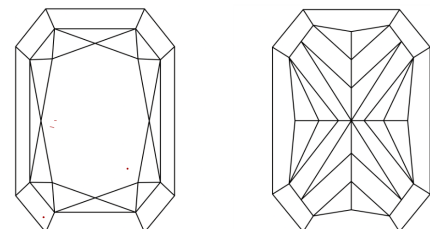

CLARITY CHARACTERISTICS

KEY TO SYMBOLS

Red symbols indicate internal characteristics.
Green symbols indicate external characteristics.