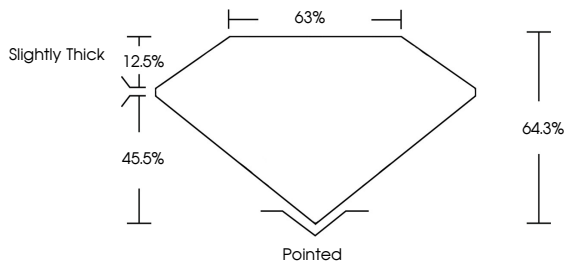

PROPORTIONS