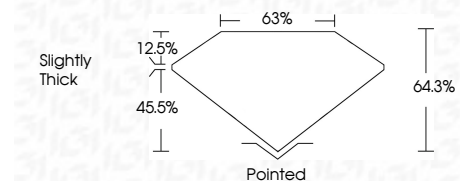

ELECTRONIC COPY

LG778674968
Report verification at igi.org

April 6, 2026
IGI Report Number **LG778674968**
Description **LABORATORY GROWN DIAMOND**
Shape and Cutting Style **CUT CORNERED
RECTANGULAR MODIFIED
BRILLIANT**
Measurements **7.04 X 4.98 X 3.20 MM**

GRADING RESULTS

Carat Weight **1.06 CARAT**
Color Grade **FANCY INTENSE YELLOW**
Clarity Grade **VVS 2**

ADDITIONAL GRADING INFORMATION

Polish **EXCELLENT**
Symmetry **EXCELLENT**
Fluorescence **NONE**
Inscription(s) **IGI LG778674968**
Comments: This Laboratory Grown Diamond was created by Chemical Vapor Deposition (CVD) growth process.

April 6, 2026
IGI Report No LG778674968
CUT CORNERED RECT. MODIFIED BRILLIANT
7.04 X 4.98 X 3.20 MM
Carat Weight **1.06 CARAT**
Color Grade **FANCY INTENSE YELLOW**
Clarity Grade **VVS 2**
Depth **64.3%**
Table **45.5%**
Girdle **Slightly Thick**
Culet **Pointed**
Polish **EXCELLENT**
Symmetry **EXCELLENT**
Fluorescence **NONE**
Inscription(s) **IGI LG778674968**
Comments: This Laboratory Grown Diamond was created by Chemical Vapor Deposition (CVD) growth process.

April 6, 2026
IGI Report Number **LG778674968**
Description **LABORATORY GROWN DIAMOND**
Shape and Cutting Style **CUT CORNERED RECTANGULAR
MODIFIED BRILLIANT**
Measurements **7.04 X 4.98 X 3.20 MM**

GRADING RESULTS