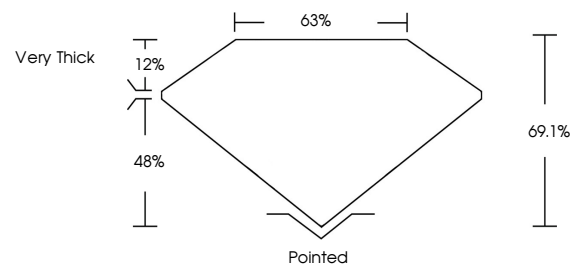

Measurements **9.36 X 6.44 X 4.45 MM**

GRADING RESULTS

Carat Weight **2.60 CARATS**
Color Grade **FANCY VIVID YELLOW**
Clarity Grade **VVS 2**

ADDITIONAL GRADING INFORMATION

Polish **EXCELLENT**
Symmetry **EXCELLENT**
Fluorescence **NONE**
Inscription(s) **IGI LG778670961**

Comments: This Laboratory Grown Diamond was created by Chemical Vapor Deposition (CVD) growth process.

March 27, 2026
IGI Report No LG778670961
CUT CORNERED RECT. MODIFIED BRILLIANT
9.36 X 6.44 X 4.45 MM
2.60 CARATS
Carat Weight
Color Grade **FANCY VIVID YELLOW**
Clarity Grade **VVS 2**
Depth **48%**
Table **12%**
Girdle **63%**
Very Thick
Pointed
Culet
Polish **EXCELLENT**
Symmetry **EXCELLENT**
Fluorescence **NONE**
Inscription(s) **IGI LG778670961**

GRADING RESULTS

Carat Weight **2.60 CARATS**
Color Grade **FANCY VIVID YELLOW**
Clarity Grade **VVS 2**

ADDITIONAL GRADING INFORMATION

Polish **EXCELLENT**
Symmetry **EXCELLENT**
Fluorescence **NONE**

Inscription(s) **IGI LG778670961**

Comments: This Laboratory Grown Diamond was created by Chemical Vapor Deposition (CVD) growth process.

PROPORTIONS

CLARITY CHARACTERISTICS

KEY TO SYMBOLS

Red symbols indicate internal characteristics.
Green symbols indicate external characteristics.