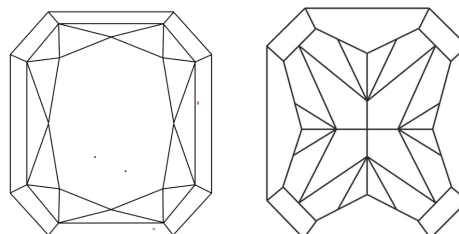

CLARITY CHARACTERISTICS

KEY TO SYMBOLS

Red symbols indicate internal characteristics.
Green symbols indicate external characteristics.