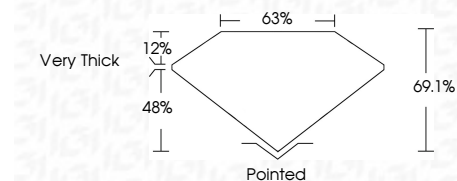

ELECTRONIC COPY

LG778670961
Report verification at igi.org

March 27, 2026
IGI Report Number **LG778670961**
Description **LABORATORY GROWN DIAMOND**
Shape and Cutting Style **CUT CORNERED
RECTANGULAR MODIFIED
BRILLIANT**

Measurements **9.36 X 6.44 X 4.45 MM**

GRADING RESULTS

Carat Weight **2.60 CARATS**
Color Grade **FANCY VIVID YELLOW**
Clarity Grade **VVS 2**

ADDITIONAL GRADING INFORMATION

Polish **EXCELLENT**
Symmetry **EXCELLENT**
Fluorescence **NONE**
Inscription(s) **IGI LG778670961**

Comments: This Laboratory Grown Diamond was created by Chemical Vapor Deposition (CVD) growth process.

March 27, 2026
IGI Report No LG778670961
CUT CORNERED RECT. MODIFIED BRILLIANT
9.36 X 6.44 X 4.45 MM
2.60 CARATS
Carat Weight
Color Grade **FANCY VIVID YELLOW**
Clarity Grade **VVS 2**
Depth **48%**
Table **12%**
Girdle **63%**
Very Thick
Pointed
Culet
Polish **EXCELLENT**
Symmetry **EXCELLENT**
Fluorescence **NONE**
Inscription(s) **IGI LG778670961**

GRADING RESULTS

Carat Weight **2.60 CARATS**
Color Grade **FANCY VIVID YELLOW**
Clarity Grade **VVS 2**

ADDITIONAL GRADING INFORMATION

Polish **EXCELLENT**
Symmetry **EXCELLENT**
Fluorescence **NONE**

Inscription(s) **IGI LG778670961**