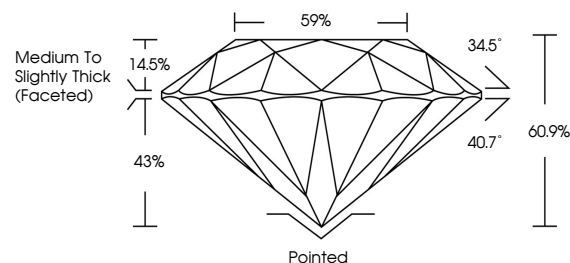

PROPORTIONS