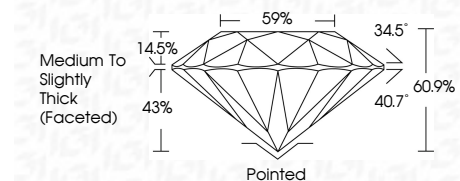

ELECTRONIC COPY

LG778670810
Report verification at igi.org

March 26, 2026
IGI Report Number **LG778670810**
Description **LABORATORY GROWN DIAMOND**
Shape and Cutting Style **ROUND BRILLIANT**
Measurements **8.16 - 8.22 X 4.99 MM**

GRADING RESULTS
Carat Weight **2.06 CARATS**
Color Grade **G**
Clarity Grade **VVS 2**
Cut Grade **IDEAL**

ADDITIONAL GRADING INFORMATION
Polish **EXCELLENT**
Symmetry **EXCELLENT**
Fluorescence **NONE**
Inscription(s) **IGI LG778670810**
Comments: This Laboratory Grown Diamond was created by Chemical Vapor Deposition (CVD) growth process. Type IIa

March 26, 2026
IGI Report No **LG778670810**
ROUND BRILLIANT
8.16 - 8.22 X 4.99 MM
2.06 CARATS
Color Grade **G**
Clarity Grade **VVS 2**
Cut Grade **IDEAL**
Depth **60.9%**
Table **59%**
Girdle **Medium To Slightly Thick (Faceted)**
Culet **Pointed**
Polish **EXCELLENT**
Symmetry **EXCELLENT**
Fluorescence **NONE**
Inscription(s) **IGI LG778670810**
Comments: This Laboratory Grown Diamond was created by Chemical Vapor Deposition (CVD) growth process. Type IIa

GRADING RESULTS
Carat Weight **2.06 CARATS**
Color Grade **G**
Clarity Grade **VVS 2**
Cut Grade **IDEAL**

ADDITIONAL GRADING INFORMATION
Polish **EXCELLENT**
Symmetry **EXCELLENT**
Fluorescence **NONE**
Inscription(s) **IGI LG778670810**