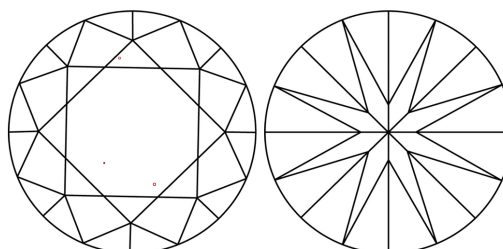

CLARITY CHARACTERISTICS

KEY TO SYMBOLS

Red symbols indicate internal characteristics.
Green symbols indicate external characteristics.