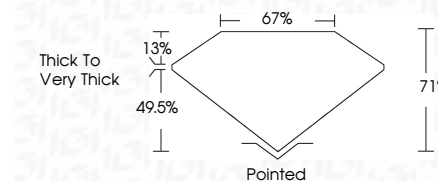

ELECTRONIC COPY

LG778670019
Report verification at igi.org

March 24, 2026
IGI Report Number **LG778670019**
Description **LABORATORY GROWN DIAMOND**
Shape and Cutting Style **CUT CORNERED
RECTANGULAR MODIFIED
BRILLIANT**
Measurements **10.79 X 7.68 X 5.45 MM**

GRADING RESULTS

Carat Weight **4.03 CARATS**
Color Grade **FANCY VIVID YELLOW**
Clarity Grade **VVS 2**

ADDITIONAL GRADING INFORMATION

Polish **EXCELLENT**
Symmetry **EXCELLENT**
Fluorescence **NONE**
Inscription(s) **IGI LG778670019**
Comments: This Laboratory Grown Diamond was created by Chemical Vapor Deposition (CVD) growth process.

March 24, 2026
IGI Report No **LG778670019**
CUT CORNERED RECT. MODIFIED BRILLIANT
10.79 X 7.68 X 5.45 MM
4.03 CARATS
Carat Weight
Color Grade **FANCY VIVID YELLOW**
Clarity Grade **VVS 2**
Depth **71%**
Table **67%**
Girdle
Thick to Very Thick
Culet
Polish **EXCELLENT**
Symmetry **EXCELLENT**
Fluorescence **NONE**
Inscription(s) **IGI LG778670019**
Comments: This Laboratory Grown Diamond was created by Chemical Vapor Deposition (CVD) growth process.

LABORATORY GROWN DIAMOND REPORT

March 24, 2026
IGI Report Number **LG778670019**
Description **LABORATORY GROWN DIAMOND**
Shape and Cutting Style **CUT CORNERED RECTANGULAR
MODIFIED BRILLIANT**
Measurements **10.79 X 7.68 X 5.45 MM**