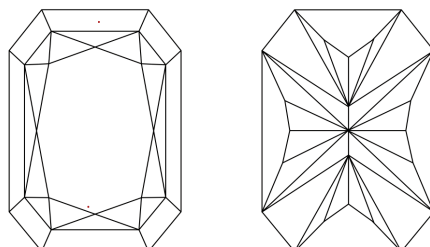

CLARITY CHARACTERISTICS

KEY TO SYMBOLS

Red symbols indicate internal characteristics.
Green symbols indicate external characteristics.

COLOR

D E F G H I J Faint Very Light Light

CLARITY

FL	IF	VVS¹⁻²	VS¹⁻²	SI¹⁻²	I¹⁻³
Flawless	Internally Flawless	Very Very Slightly Included	Very Slightly Included	Slightly Included	Included