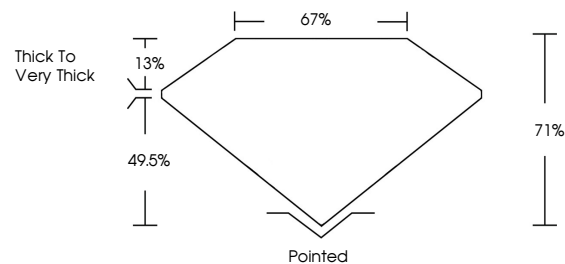

March 24, 2026
IGI Report No **LG778670019**
CUT CORNERED RECT. MODIFIED BRILLIANT
10.79 X 7.68 X 5.45 MM
4.03 CARATS
Carat Weight
Color Grade **FANCY VIVID YELLOW**
Clarity Grade **VVS 2**
Depth **71%**
Table **67%**
Girdle
Thick to Very Thick
Culet
Polish **EXCELLENT**
Symmetry **EXCELLENT**
Fluorescence **NONE**
Inscription(s) **IGI LG778670019**
Comments: This Laboratory Grown Diamond was created by Chemical Vapor Deposition (CVD) growth process.

GRADING RESULTS

Carat Weight **4.03 CARATS**
Color Grade **FANCY VIVID YELLOW**
Clarity Grade **VVS 2**

ADDITIONAL GRADING INFORMATION

Polish **EXCELLENT**
Symmetry **EXCELLENT**
Fluorescence **NONE**
Inscription(s) **IGI LG778670019**

Comments: This Laboratory Grown Diamond was created by Chemical Vapor Deposition (CVD) growth process.

PROPORTIONS

CLARITY CHARACTERISTICS

KEY TO SYMBOLS

Red symbols indicate internal characteristics.
Green symbols indicate external characteristics.