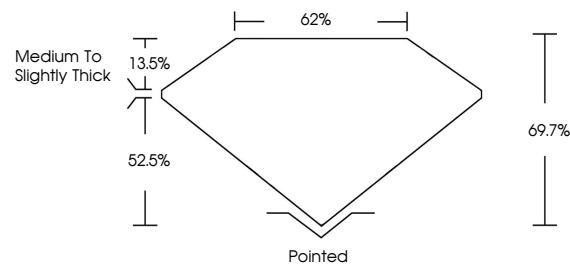

Measurements **8.89 X 6.20 X 4.32 MM**

GRADING RESULTS

Carat Weight **2.05 CARATS**
Color Grade **G**
Clarity Grade **VVS 2**

ADDITIONAL GRADING INFORMATION

Polish **EXCELLENT**
Symmetry **EXCELLENT**
Fluorescence **NONE**
Inscription(s) **IGI LG778657745**
Comments: This Laboratory Grown Diamond was created by Chemical Vapor Deposition (CVD) growth process. Type IIa

March 11, 2026
IGI Report No **LG778657745**
CUT CORNERED RECT. MODIFIED BRILLIANT
Carat Weight **2.05 CARATS**
Color Grade **G**
Clarity Grade **VVS 2**
Depth **52.5%**
Table **13.5%**
Girdle **Medium to Slightly Thick**
Culet **Pointed**
Polish **EXCELLENT**
Symmetry **EXCELLENT**
Fluorescence **NONE**
Inscription(s) **IGI LG778657745**
Comments: This Laboratory Grown Diamond was created by Chemical Vapor Deposition (CVD) growth process. Type IIa

GRADING RESULTS

Carat Weight **2.05 CARATS**
Color Grade **G**
Clarity Grade **VVS 2**

ADDITIONAL GRADING INFORMATION

Polish **EXCELLENT**
Symmetry **EXCELLENT**
Fluorescence **NONE**
Inscription(s) **IGI LG778657745**

Comments: This Laboratory Grown Diamond was created by Chemical Vapor Deposition (CVD) growth process. Type IIa

PROPORTIONS

Sample Image Used

CLARITY CHARACTERISTICS

KEY TO SYMBOLS

Red symbols indicate internal characteristics.
Green symbols indicate external characteristics.