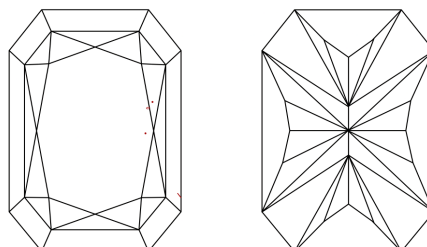

CLARITY CHARACTERISTICS

KEY TO SYMBOLS

Red symbols indicate internal characteristics.
Green symbols indicate external characteristics.

COLOR

D E F G H I J Faint Very Light Light

CLARITY

FL	IF	VVS¹⁻²	VS¹⁻²	SI¹⁻²	I¹⁻³
Flawless	Internally Flawless	Very Very Slightly Included	Very Slightly Included	Slightly Included	Included