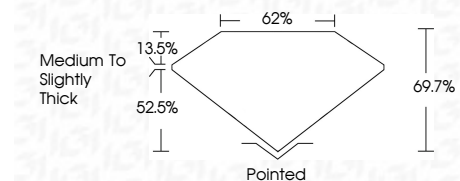

Measurements **8.89 X 6.20 X 4.32 MM**

GRADING RESULTS

Carat Weight **2.05 CARATS**
Color Grade **G**
Clarity Grade **VVS 2**

ADDITIONAL GRADING INFORMATION

Polish **EXCELLENT**
Symmetry **EXCELLENT**
Fluorescence **NONE**
Inscription(s) **IGI LG778657745**
Comments: This Laboratory Grown Diamond was created by Chemical Vapor Deposition (CVD) growth process. Type IIa

March 11, 2026
IGI Report No **LG778657745**
CUT CORNERED RECT. MODIFIED BRILLIANT
Carat Weight **2.05 CARATS**
Color Grade **G**
Clarity Grade **VVS 2**
Depth **52.5%**
Table **13.5%**
Girdle **Medium to Slightly Thick**
Culet **Pointed**
Polish **EXCELLENT**
Symmetry **EXCELLENT**
Fluorescence **NONE**
Inscription(s) **IGI LG778657745**
Comments: This Laboratory Grown Diamond was created by Chemical Vapor Deposition (CVD) growth process. Type IIa

LABORATORY GROWN DIAMOND REPORT

March 11, 2026
IGI Report Number **LG778657745**
Description **LABORATORY GROWN DIAMOND**
Shape and Cutting Style **CUT CORNERED RECTANGULAR
MODIFIED BRILLIANT**
Measurements **8.89 X 6.20 X 4.32 MM**

GRADING RESULTS

Carat Weight **2.05 CARATS**
Color Grade **G**
Clarity Grade **VVS 2**

ADDITIONAL GRADING INFORMATION

Polish **EXCELLENT**
Symmetry **EXCELLENT**
Fluorescence **NONE**
Inscription(s) **IGI LG778657745**