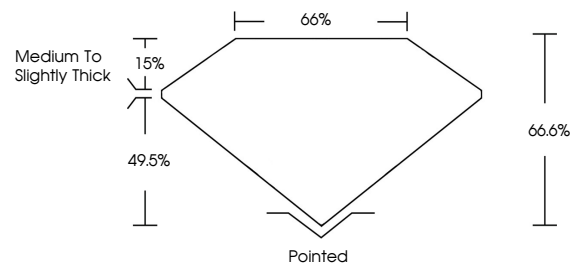

GRADING RESULTS

Carat Weight **4.07 CARATS**
Color Grade **E**
Clarity Grade **VVS 2**

ADDITIONAL GRADING INFORMATION

Polish **EXCELLENT**
Symmetry **EXCELLENT**
Fluorescence **NONE**
Inscription(s) **IGI LG778648675**

Comments: This Laboratory Grown Diamond was created by Chemical Vapor Deposition (CVD) growth process. Type IIa

PROPORTIONS

Sample Image Used

CLARITY CHARACTERISTICS

KEY TO SYMBOLS

Red symbols indicate internal characteristics.
Green symbols indicate external characteristics.