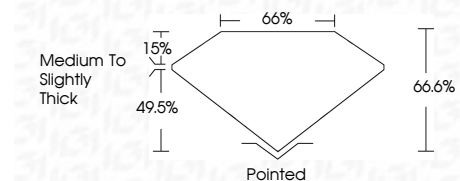

ELECTRONIC COPY

LG778648675
Report verification at igi.org

March 2, 2026
IGI Report Number **LG778648675**
Description **LABORATORY GROWN DIAMOND**
Shape and Cutting Style **CUT CORNERED
RECTANGULAR MODIFIED
BRILLIANT**
Measurements **11.33 X 7.84 X 5.22 MM**

GRADING RESULTS

Carat Weight **4.07 CARATS**
Color Grade **E**
Clarity Grade **VVS 2**

ADDITIONAL GRADING INFORMATION

Polish **EXCELLENT**
Symmetry **EXCELLENT**
Fluorescence **NONE**
Inscription(s) **IGI LG778648675**
Comments: This Laboratory Grown Diamond was created by Chemical Vapor Deposition (CVD) growth process. Type IIa

LABORATORY GROWN DIAMOND REPORT

March 2, 2026
IGI Report Number **LG778648675**
Description **LABORATORY GROWN DIAMOND**
Shape and Cutting Style **CUT CORNERED RECTANGULAR
MODIFIED BRILLIANT**
Measurements **11.33 X 7.84 X 5.22 MM**

GRADING RESULTS

Carat Weight **4.07 CARATS**
Color Grade **E**
Clarity Grade **VVS 2**

ADDITIONAL GRADING INFORMATION

Polish **EXCELLENT**
Symmetry **EXCELLENT**
Fluorescence **NONE**
Inscription(s) **IGI LG778648675**