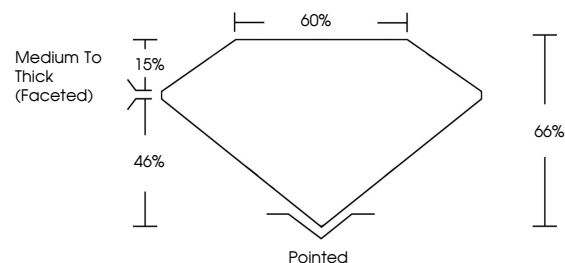

PROPORTIONS