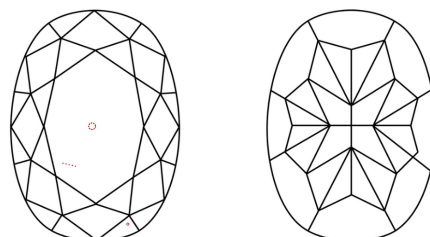

March 10, 2026
IGI Report Number **LG778645584**
Description **LABORATORY GROWN DIAMOND**
Shape and Cutting Style **OVAL MODIFIED BRILLIANT**
Measurements **7.37 X 5.15 X 3.40 MM**

GRADING RESULTS
Carat Weight **1.02 CARAT**
Color Grade **FANCY VIVID BLUE**
Clarity Grade **VVS 2**

PROPORTIONS

Sample Image Used

CLARITY CHARACTERISTICS

KEY TO SYMBOLS

Red symbols indicate internal characteristics.
Green symbols indicate external characteristics.

COLOR

D E F G H I J Faint Very Light Light