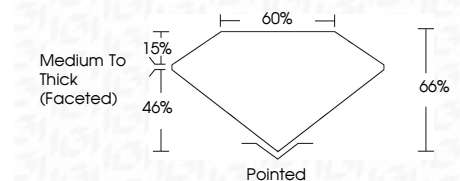

ELECTRONIC COPY

LG778645584
Report verification at igi.org

March 10, 2026
IGI Report Number **LG778645584**
Description **LABORATORY GROWN DIAMOND**
Shape and Cutting Style **OVAL MODIFIED BRILLIANT**
Measurements **7.37 X 5.15 X 3.40 MM**

GRADING RESULTS
Carat Weight **1.02 CARAT**
Color Grade **FANCY VIVID BLUE**
Clarity Grade **VVS 2**

ADDITIONAL GRADING INFORMATION
Polish **EXCELLENT**
Symmetry **EXCELLENT**
Fluorescence **NONE**
Inscription(s) **(IGI) LG778645584**
Comments: This Laboratory Grown Diamond was created by Chemical Vapor Deposition (CVD) growth process. Indications of post-growth treatment.

March 10, 2026
IGI Report No **LG778645584**
OVAL MODIFIED BRILLIANT
1.02 CARAT
Carat Weight
Color Grade **FANCY VIVID BLUE**
Clarity Grade **VVS 2**
Depth **66%**
Table **65%**
Girdle **Medium To Thick (Faceted)**
Culet **Pointed**
Polish **EXCELLENT**
Symmetry **EXCELLENT**
Fluorescence **NONE**
Inscription(s) **(IGI) LG778645584**
Comments: This Laboratory Grown Diamond was created by Chemical Vapor Deposition (CVD) growth process. Indications of post-growth treatment.

March 10, 2026
IGI Report Number **LG778645584**
Description **LABORATORY GROWN DIAMOND**
Shape and Cutting Style **OVAL MODIFIED BRILLIANT**
Measurements **7.37 X 5.15 X 3.40 MM**

GRADING RESULTS
Carat Weight **1.02 CARAT**
Color Grade **FANCY VIVID BLUE**
Clarity Grade **VVS 2**