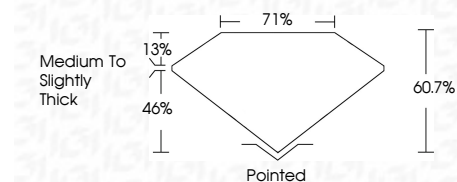

ELECTRONIC COPY

LG778645241
Report verification at igi.org

March 11, 2026
IGI Report Number **LG778645241**
Description **LABORATORY GROWN DIAMOND**
Shape and Cutting Style **CUT CORNERED
RECTANGULAR MODIFIED
BRILLIANT**
Measurements **7.58 X 5.01 X 3.04 MM**

GRADING RESULTS

Carat Weight **1.00 CARAT**
Color Grade **FANCY VIVID PINK**
Clarity Grade **VVS 2**

ADDITIONAL GRADING INFORMATION

Polish **VERY GOOD**
Symmetry **VERY GOOD**
Fluorescence **SLIGHT**
Inscription(s) **IGI LG778645241**
Comments: This Laboratory Grown Diamond was created by Chemical Vapor Deposition (CVD) growth process. Indications of post-growth treatment.

March 11, 2026
IGI Report No LG778645241
CUT CORNERED RECT. MODIFIED BRILLIANT
7.58 X 5.01 X 3.04 MM
1.00 CARAT
FANCY VIVID PINK
VVS 2
60.7%
71%
Medium to Slightly Thick
Pointed
VERY GOOD
VERY GOOD
SLIGHT
IGI LG778645241
Comments: This Laboratory Grown Diamond was created by Chemical Vapor Deposition (CVD) growth process. Indications of post-growth treatment.

LABORATORY GROWN DIAMOND REPORT

March 11, 2026
IGI Report Number **LG778645241**
Description **LABORATORY GROWN DIAMOND**
Shape and Cutting Style **CUT CORNERED RECTANGULAR
MODIFIED BRILLIANT**
Measurements **7.58 X 5.01 X 3.04 MM**