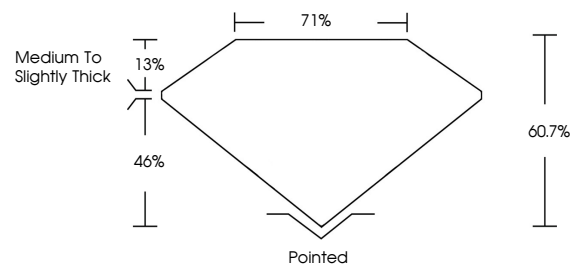

LABORATORY GROWN DIAMOND REPORT

March 11, 2026
IGI Report Number **LG778645241**
Description **LABORATORY GROWN DIAMOND**
Shape and Cutting Style **CUT CORNERED RECTANGULAR
MODIFIED BRILLIANT**
Measurements **7.58 X 5.01 X 3.04 MM**

GRADING RESULTS

Carat Weight **1.00 CARAT**
Color Grade **FANCY VIVID PINK**
Clarity Grade **VVS 2**

ADDITIONAL GRADING INFORMATION

Polish **VERY GOOD**
Symmetry **VERY GOOD**
Fluorescence **SLIGHT**
Inscription(s) **IGI LG778645241**

Comments: This Laboratory Grown Diamond was created by Chemical Vapor Deposition (CVD) growth process. Indications of post-growth treatment.

PROPORTIONS

CLARITY CHARACTERISTICS

KEY TO SYMBOLS

Red symbols indicate internal characteristics.
Green symbols indicate external characteristics.