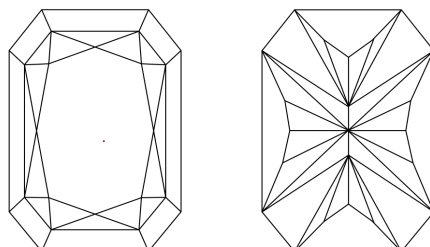

CLARITY CHARACTERISTICS

KEY TO SYMBOLS

Red symbols indicate internal characteristics.
Green symbols indicate external characteristics.