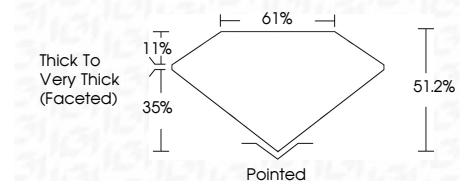

ELECTRONIC COPY

LG777631270
Report verification at igi.org

March 13, 2026
IGI Report Number **LG777631270**
Description **LABORATORY GROWN DIAMOND**
Shape and Cutting Style **HEART MODIFIED BRILLIANT**
Measurements **12.55 X 14.80 X 7.58 MM**

GRADING RESULTS
Carat Weight **10.00 CARATS**
Color Grade **FANCY VIVID YELLOW**
Clarity Grade **VS 2**

ADDITIONAL GRADING INFORMATION
Polish **EXCELLENT**
Symmetry **EXCELLENT**
Fluorescence **NONE**
Inscription(s) **IGI LG777631270**
Comments: This Laboratory Grown Diamond was created by Chemical Vapor Deposition (CVD) growth process.

March 13, 2026
IGI Report No **LG777631270**
HEART MODIFIED BRILLIANT
12.55 X 14.80 X 7.58 MM
10.00 CARATS
Carat Weight
Color Grade **FANCY VIVID YELLOW**
Clarity Grade **VS 2**
Depth **61%**
Table **35%**
Girdle **Thick to Very Thick (Faceted)**
Culet **Pointed**
Polish **EXCELLENT**
Symmetry **EXCELLENT**
Fluorescence **NONE**
Inscription(s) **IGI LG777631270**
Comments: This Laboratory Grown Diamond was created by Chemical Vapor Deposition (CVD) growth process.

GRADING RESULTS
Carat Weight **10.00 CARATS**
Color Grade **FANCY VIVID YELLOW**
Clarity Grade **VS 2**

ADDITIONAL GRADING INFORMATION
Polish **EXCELLENT**
Symmetry **EXCELLENT**
Fluorescence **NONE**
Inscription(s) **IGI LG777631270**