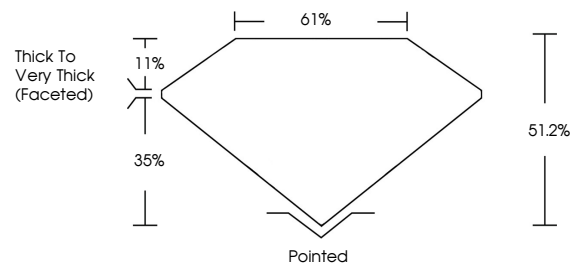

PROPORTIONS