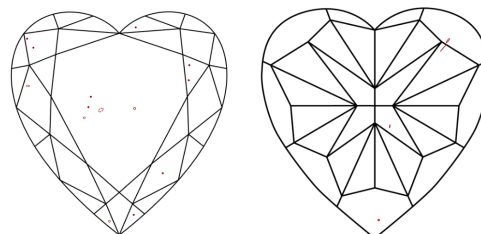

GRADING RESULTS
Carat Weight **10.00 CARATS**
Color Grade **FANCY VIVID YELLOW**
Clarity Grade **VS 2**

ADDITIONAL GRADING INFORMATION
Polish **EXCELLENT**
Symmetry **EXCELLENT**
Fluorescence **NONE**
Inscription(s) **IGI LG777631270**

Comments: This Laboratory Grown Diamond was created by Chemical Vapor Deposition (CVD) growth process.

PROPORTIONS

Sample Image Used

CLARITY CHARACTERISTICS

KEY TO SYMBOLS

Red symbols indicate internal characteristics.
Green symbols indicate external characteristics.