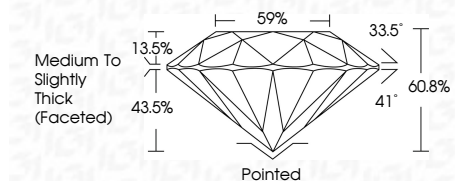

ELECTRONIC COPY

LG777604922
Report verification at igi.org

February 25, 2026
IGI Report Number **LG777604922**
Description **LABORATORY GROWN DIAMOND**
Shape and Cutting Style **ROUND BRILLIANT**
Measurements **7.35 - 7.38 X 4.48 MM**

GRADING RESULTS

Carat Weight **1.50 CARAT**
Color Grade **F**
Clarity Grade **VS 1**
Cut Grade **IDEAL**

ADDITIONAL GRADING INFORMATION

Polish **EXCELLENT**
Symmetry **EXCELLENT**
Fluorescence **NONE**
Inscription(s) **IGI LG777604922**
Comments: This Laboratory Grown Diamond was created by Chemical Vapor Deposition (CVD) growth process. Type IIa

February 25, 2026
IGI Report No LG777604922
ROUND BRILLIANT
7.35 - 7.38 X 4.48 MM
1.50 CARAT
Color Grade **F**
Clarity Grade **VS 1**
Cut Grade **IDEAL**
Depth **60.8%**
Table **59%**
Girdle **Medium To Slightly Thick (Faceted)**
Culet **Pointed**
Polish **EXCELLENT**
Symmetry **EXCELLENT**
Fluorescence **NONE**
Inscription(s) **IGI LG777604922**
Comments: This Laboratory Grown Diamond was created by Chemical Vapor Deposition (CVD) growth process. Type IIa

February 25, 2026
IGI Report Number **LG777604922**
Description **LABORATORY GROWN DIAMOND**
Shape and Cutting Style **ROUND BRILLIANT**
Measurements **7.35 - 7.38 X 4.48 MM**

GRADING RESULTS

Carat Weight **1.50 CARAT**
Color Grade **F**
Clarity Grade **VS 1**
Cut Grade **IDEAL**