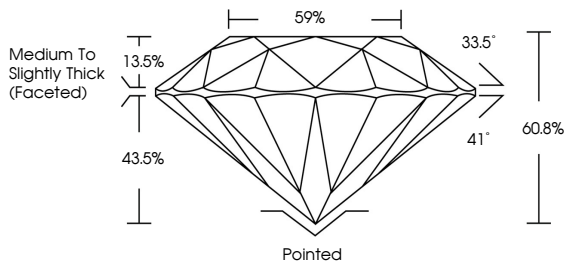

GRADING RESULTS

Carat Weight **1.50 CARAT**
Color Grade **F**
Clarity Grade **VS 1**
Cut Grade **IDEAL**

ADDITIONAL GRADING INFORMATION

Polish **EXCELLENT**
Symmetry **EXCELLENT**
Fluorescence **NONE**
Inscription(s) **IGI LG777604922**
Comments: This Laboratory Grown Diamond was created by Chemical Vapor Deposition (CVD) growth process. Type IIa

February 25, 2026
IGI Report No LG777604922
ROUND BRILLIANT
7.35 - 7.38 X 4.48 MM
1.50 CARAT
Color Grade **F**
Clarity Grade **VS 1**
Cut Grade **IDEAL**
Depth **60.8%**
Table **59%**
Girdle **Medium To Slightly Thick (Faceted)**
Culet **Pointed**
Polish **EXCELLENT**
Symmetry **EXCELLENT**
Fluorescence **NONE**
Inscription(s) **IGI LG777604922**
Comments: This Laboratory Grown Diamond was created by Chemical Vapor Deposition (CVD) growth process. Type IIa

February 25, 2026
IGI Report Number **LG777604922**
Description **LABORATORY GROWN DIAMOND**
Shape and Cutting Style **ROUND BRILLIANT**
Measurements **7.35 - 7.38 X 4.48 MM**

GRADING RESULTS

Carat Weight **1.50 CARAT**
Color Grade **F**
Clarity Grade **VS 1**
Cut Grade **IDEAL**

PROPORTIONS

CLARITY CHARACTERISTICS

KEY TO SYMBOLS

Red symbols indicate internal characteristics.
Green symbols indicate external characteristics.

Sample Image Used

COLOR

D	E	F	G	H	I	J	Faint	Very Light	Light
---	---	---	---	---	---	---	-------	------------	-------