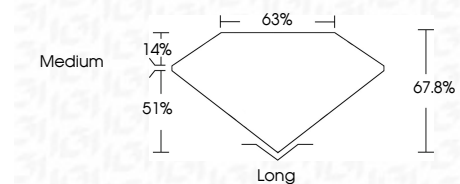

ELECTRONIC COPY

LG776698776
Report verification at igi.org

February 25, 2026
IGI Report Number **LG776698776**
Description **LABORATORY GROWN DIAMOND**
Shape and Cutting Style **EMERALD CUT**
Measurements **6.77 X 4.78 X 3.24 MM**

GRADING RESULTS
Carat Weight **1.01 CARAT**
Color Grade **D**
Clarity Grade **VVS 2**

ADDITIONAL GRADING INFORMATION
Polish **EXCELLENT**
Symmetry **EXCELLENT**
Fluorescence **NONE**
Inscription(s) **IGI LG776698776**
Comments: This Laboratory Grown Diamond was created by Chemical Vapor Deposition (CVD) growth process. Type IIa

February 25, 2026
IGI Report No LG776698776
EMERALD CUT
1.01 CARAT
Color Grade **D**
Clarity Grade **VVS 2**
Depth **67.8%**
Table **63%**
Girdle **Medium**
Culet **Long**
Polish **EXCELLENT**
Symmetry **EXCELLENT**
Fluorescence **NONE**
Inscription(s) **IGI LG776698776**
Comments: This Laboratory Grown Diamond was created by Chemical Vapor Deposition (CVD) growth process. Type IIa

LABORATORY GROWN DIAMOND REPORT

February 25, 2026
IGI Report Number **LG776698776**
Description **LABORATORY GROWN DIAMOND**
Shape and Cutting Style **EMERALD CUT**
Measurements **6.77 X 4.78 X 3.24 MM**