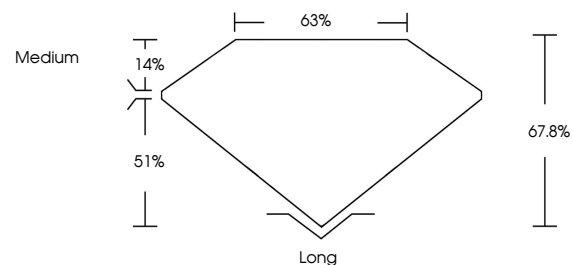

PROPORTIONS