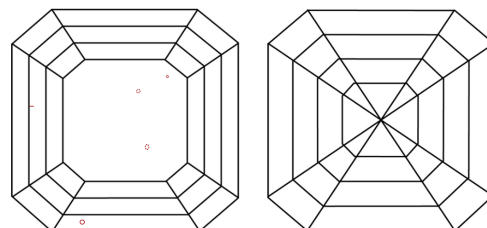

CLARITY CHARACTERISTICS

KEY TO SYMBOLS

Red symbols indicate internal characteristics.
Green symbols indicate external characteristics.