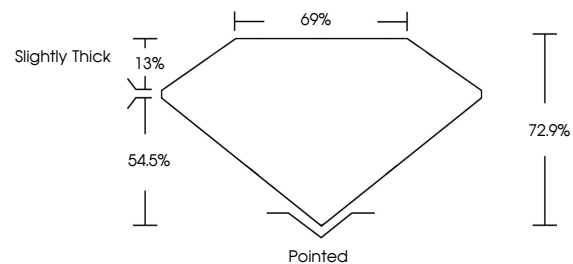

PROPORTIONS