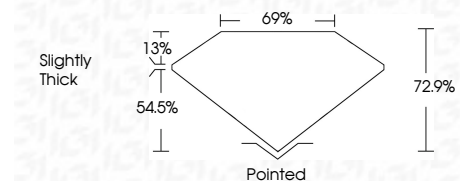

ELECTRONIC COPY

LG776695579
Report verification at igi.org

February 27, 2026
IGI Report Number **LG776695579**
Description **LABORATORY GROWN DIAMOND**
Shape and Cutting Style **SQUARE EMERALD CUT**
Measurements **6.16 X 5.91 X 4.31 MM**

GRADING RESULTS
Carat Weight **1.42 CARAT**
Color Grade **FANCY VIVID BLUE**
Clarity Grade **VS 1**

ADDITIONAL GRADING INFORMATION
Polish **EXCELLENT**
Symmetry **EXCELLENT**
Fluorescence **NONE**
Inscription(s) **IGI LG776695579**
Comments: This Laboratory Grown Diamond was created by Chemical Vapor Deposition (CVD) growth process. Indications of post-growth treatment.

February 27, 2026
IGI Report No **LG776695579**
SQUARE EMERALD CUT
1.42 CARAT
Carat Weight
Color Grade **FANCY VIVID BLUE**
Clarity Grade **VS 1**
Depth **72.9%**
Table **69%**
Girdle **Slightly Thick**
Culet **Pointed**
Polish **EXCELLENT**
Symmetry **EXCELLENT**
Fluorescence **NONE**
Inscription(s) **IGI LG776695579**
Comments: This Laboratory Grown Diamond was created by Chemical Vapor Deposition (CVD) growth process. Indications of post-growth treatment.

LABORATORY GROWN DIAMOND REPORT

February 27, 2026
IGI Report Number **LG776695579**
Description **LABORATORY GROWN DIAMOND**
Shape and Cutting Style **SQUARE EMERALD CUT**
Measurements **6.16 X 5.91 X 4.31 MM**