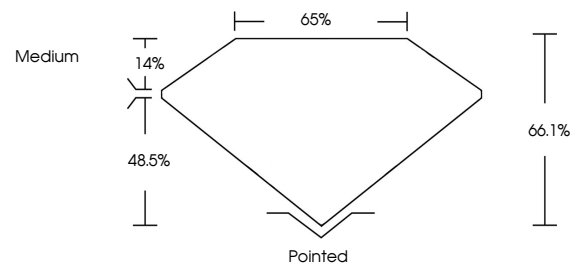

Measurements **11.26 X 7.90 X 5.22 MM**

GRADING RESULTS

Carat Weight **4.08 CARATS**
Color Grade **E**
Clarity Grade **VVS 2**

ADDITIONAL GRADING INFORMATION

Polish **EXCELLENT**
Symmetry **EXCELLENT**
Fluorescence **NONE**
Inscription(s) **IGI LG776691305**
Comments: This Laboratory Grown Diamond was created by Chemical Vapor Deposition (CVD) growth process. Type IIa

GRADING RESULTS

Carat Weight **4.08 CARATS**
Color Grade **E**
Clarity Grade **VVS 2**

ADDITIONAL GRADING INFORMATION

Polish **EXCELLENT**
Symmetry **EXCELLENT**
Fluorescence **NONE**
Inscription(s) **IGI LG776691305**

Comments: This Laboratory Grown Diamond was created by Chemical Vapor Deposition (CVD) growth process. Type IIa

PROPORTIONS

Sample Image Used

CLARITY CHARACTERISTICS

KEY TO SYMBOLS

Red symbols indicate internal characteristics.
Green symbols indicate external characteristics.