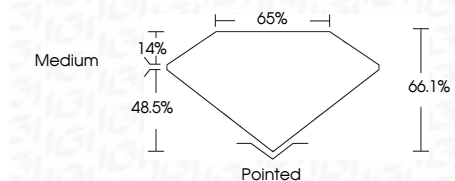

Measurements **11.26 X 7.90 X 5.22 MM**

GRADING RESULTS

Carat Weight **4.08 CARATS**
Color Grade **E**
Clarity Grade **VVS 2**

ADDITIONAL GRADING INFORMATION

Polish **EXCELLENT**
Symmetry **EXCELLENT**
Fluorescence **NONE**
Inscription(s) **IGI LG776691305**
Comments: This Laboratory Grown Diamond was created by Chemical Vapor Deposition (CVD) growth process. Type IIa

February 26, 2026
IGI Report No **LG776691305**
CUT CORNERED RECT. MODIFIED BRILLIANT
4.08 CARATS
E
Carat Weight
Color Grade
Clarity Grade **VVS 2**
Depth **66.1%**
Table **14%**
Girdle **Medium**
Culet **Pointed**
Polish **EXCELLENT**
Symmetry **EXCELLENT**
Fluorescence **NONE**
Inscription(s) **IGI LG776691305**
Comments: This Laboratory Grown Diamond was created by Chemical Vapor Deposition (CVD) growth process. Type IIa

LABORATORY GROWN DIAMOND REPORT

February 26, 2026
IGI Report Number **LG776691305**
Description **LABORATORY GROWN DIAMOND**
Shape and Cutting Style **CUT CORNERED RECTANGULAR
MODIFIED BRILLIANT**
Measurements **11.26 X 7.90 X 5.22 MM**

GRADING RESULTS

Carat Weight **4.08 CARATS**
Color Grade **E**
Clarity Grade **VVS 2**

ADDITIONAL GRADING INFORMATION

Polish **EXCELLENT**
Symmetry **EXCELLENT**
Fluorescence **NONE**
Inscription(s) **IGI LG776691305**