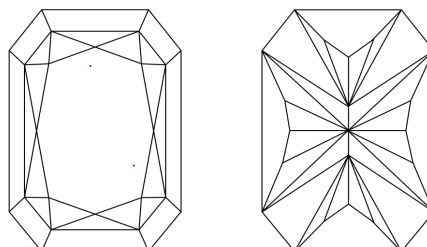

CLARITY CHARACTERISTICS

KEY TO SYMBOLS

Red symbols indicate internal characteristics.
Green symbols indicate external characteristics.

COLOR

D E F G H I J Faint Very Light Light

CLARITY

FL	IF	VVS¹⁻²	VS¹⁻²	SI¹⁻²	I¹⁻³
Flawless	Internally Flawless	Very Very Slightly Included	Very Slightly Included	Slightly Included	Included