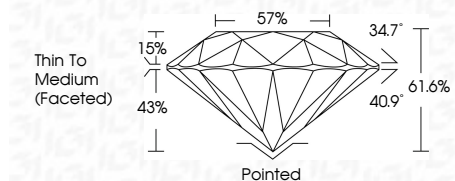

ELECTRONIC COPY

LG776672289
Report verification at igi.org

March 3, 2026
IGI Report Number **LG776672289**
Description **LABORATORY GROWN DIAMOND**
Shape and Cutting Style **ROUND BRILLIANT**
Measurements **11.02 - 11.04 X 6.80 MM**
GRADING RESULTS
Carat Weight **5.05 CARATS**
Color Grade **FANCY LIGHT YELLOW**
Clarity Grade **VS 1**
Cut Grade **IDEAL**

March 3, 2026
IGI Report Number **LG776672289**
Description **LABORATORY GROWN DIAMOND**
Shape and Cutting Style **ROUND BRILLIANT**
Measurements **11.02 - 11.04 X 6.80 MM**

GRADING RESULTS

Carat Weight **5.05 CARATS**
Color Grade **FANCY LIGHT YELLOW**
Clarity Grade **VS 1**
Cut Grade **IDEAL**

Secondary color: Brown

PROPORTIONS

Sample Image Used

CLARITY CHARACTERISTICS

KEY TO SYMBOLS

Red symbols indicate internal characteristics.
Green symbols indicate external characteristics.

COLOR

D E F G H I J Faint Very Light Light

CLARITY

FL	IF	VS ¹⁻²	VS ¹⁻²	SI ¹⁻²	I ¹⁻³
Flawless	Internally Flawless	Very Very Slightly Included	Very Slightly Included	Slightly Included	Included

ADDITIONAL GRADING INFORMATION

Polish **EXCELLENT**
Symmetry **EXCELLENT**
Fluorescence **VERY SLIGHT**
Inscription(s) **LG776672289**
Comments: This Laboratory Grown Diamond was created by Chemical Vapor Deposition (CVD) growth process.
Indications of post-growth treatment.