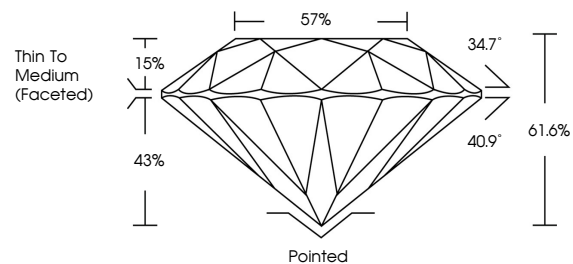

ELECTRONIC COPY

LG776672289
Report verification at igi.org

March 3, 2026
IGI Report Number **LG776672289**
Description **LABORATORY GROWN DIAMOND**
Shape and Cutting Style **ROUND BRILLIANT**
Measurements **11.02 - 11.04 X 6.80 MM**
GRADING RESULTS
Carat Weight **5.05 CARATS**
Color Grade **FANCY LIGHT YELLOW**
Clarity Grade **VS 1**
Cut Grade **IDEAL**

March 3, 2026
IGI Report Number **LG776672289**
Description **LABORATORY GROWN DIAMOND**
Shape and Cutting Style **ROUND BRILLIANT**
Measurements **11.02 - 11.04 X 6.80 MM**

GRADING RESULTS

Carat Weight **5.05 CARATS**
Color Grade **FANCY LIGHT YELLOW**
Clarity Grade **VS 1**
Cut Grade **IDEAL**

ADDITIONAL GRADING INFORMATION

Polish **EXCELLENT**
Symmetry **EXCELLENT**
Fluorescence **VERY SLIGHT**
Inscription(s) **LG776672289**

Comments: This Laboratory Grown Diamond was created by Chemical Vapor Deposition (CVD) growth process.
Indications of post-growth treatment.

Secondary color: Brown

PROPORTIONS

Sample Image Used

CLARITY CHARACTERISTICS

KEY TO SYMBOLS

Red symbols indicate internal characteristics.
Green symbols indicate external characteristics.

COLOR

D E F G H I J Faint Very Light Light