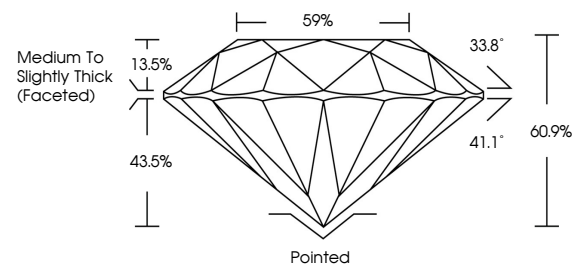

PROPORTIONS