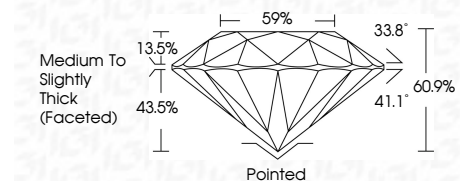

ELECTRONIC COPY

LG776672131
Report verification at igi.org

February 28, 2026
IGI Report Number **LG776672131**
Description **LABORATORY GROWN DIAMOND**
Shape and Cutting Style **ROUND BRILLIANT**
Measurements **9.23 - 9.32 X 5.65 MM**

GRADING RESULTS
Carat Weight **3.00 CARATS**
Color Grade **F**
Clarity Grade **VVS 2**
Cut Grade **IDEAL**

ADDITIONAL GRADING INFORMATION
Polish **EXCELLENT**
Symmetry **EXCELLENT**
Fluorescence **NONE**
Inscription(s) **IGI LG776672131**
Comments: This Laboratory Grown Diamond was created by Chemical Vapor Deposition (CVD) growth process. Type IIa

February 28, 2026
IGI Report No LG776672131
ROUND BRILLIANT
9.23 - 9.32 X 5.65 MM
3.00 CARATS
F
VVS 2
IDEAL
60.9%
59%
Medium To Slightly Thick (Faceted)
Pointed
EXCELLENT
EXCELLENT
NONE
IGI LG776672131
Comments: This Laboratory Grown Diamond was created by Chemical Vapor Deposition (CVD) growth process. Type IIa

GRADING RESULTS
Carat Weight **3.00 CARATS**
Color Grade **F**
Clarity Grade **VVS 2**
Cut Grade **IDEAL**

ADDITIONAL GRADING INFORMATION
Polish **EXCELLENT**
Symmetry **EXCELLENT**
Fluorescence **NONE**
Inscription(s) **IGI LG776672131**