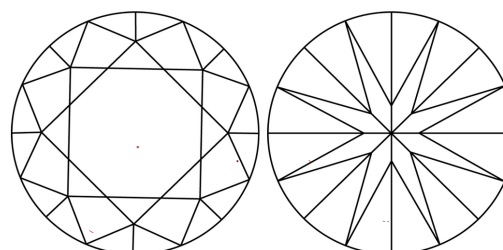

CLARITY CHARACTERISTICS

KEY TO SYMBOLS

Red symbols indicate internal characteristics.
Green symbols indicate external characteristics.