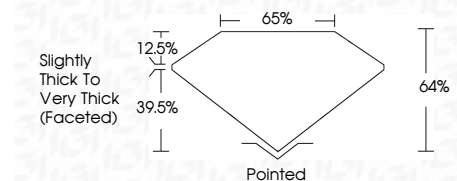

ELECTRONIC COPY

LG776656791
Report verification at igi.org

February 26, 2026

IGI Report Number **LG776656791**

Description **LABORATORY GROWN DIAMOND**

Shape and Cutting Style **PEAR MODIFIED BRILLIANT**

Measurements **10.41 X 6.53 X 4.18 MM**

GRADING RESULTS

Carat Weight **2.08 CARATS**

Color Grade **FANCY YELLOW**

Clarity Grade **VVS 2**

Sample Image Used

ADDITIONAL GRADING INFORMATION

Polish **EXCELLENT**

Symmetry **EXCELLENT**

Fluorescence **NONE**

Inscription(s) **IGI LG776656791**

Comments: This Laboratory Grown Diamond was created by Chemical Vapor Deposition (CVD) growth process.

February 26, 2026	IGI Report No LG776656791	2.08 CARATS	FANCY YELLOW	VVS 2	64%	65%	Slightly Thick To Very Thick (Faceted)	Pointed	EXCELLENT	EXCELLENT	NONE	IGI LG776656791
	PEAR MODIFIED BRILLIANT	10.41 X 6.53 X 4.18 MM										
		Carat Weight	Color Grade	Clarity Grade	Table	Depth	Girdle	Culet	Polish	Symmetry	Fluorescence	Inscription(s)

GRADING RESULTS

Carat Weight **2.08 CARATS**

Color Grade **FANCY YELLOW**

Clarity Grade **VVS 2**

ADDITIONAL GRADING INFORMATION

Polish **EXCELLENT**

Symmetry **EXCELLENT**

Fluorescence **NONE**