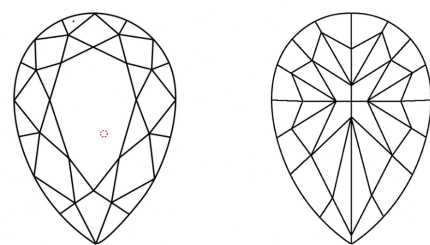

CLARITY CHARACTERISTICS

KEY TO SYMBOLS

Red symbols indicate internal characteristics.
Green symbols indicate external characteristics.

COLOR

D	E	F	G	H	I	J	Faint	Very Light	Light

CLARITY

FL	IF	VVS¹⁻²	VS¹⁻²	SI¹⁻²	I¹⁻³
Flawless	Internally Flawless	Very Very Slightly Included	Very Slightly Included	Slightly Included	Included