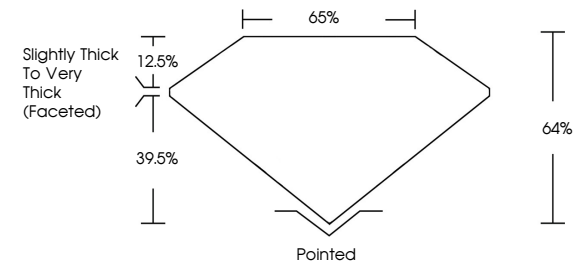

GRADING RESULTS

Carat Weight **2.08 CARATS**

Color Grade **FANCY YELLOW**

Clarity Grade **VVS 2**

Sample Image Used

ADDITIONAL GRADING INFORMATION

Polish **EXCELLENT**

Symmetry **EXCELLENT**

Comments: This Laboratory Grown Diamond was created by Chemical Vapor Deposition (CVD) growth process.

February 26, 2026
IGI Report Number **LG776656791**
Description **LABORATORY GROWN DIAMOND**
Shape and Cutting Style **PEAR MODIFIED BRILLIANT**
Measurements **10.41 X 6.53 X 4.18 MM**

GRADING RESULTS

Carat Weight **2.08 CARATS**

Color Grade **FANCY YELLOW**

Clarity Grade **VVS 2**

ADDITIONAL GRADING INFORMATION

Polish **EXCELLENT**

Symmetry **EXCELLENT**

Fluorescence **NONE**

Inscription(s) **IGI LG776656791**

Comments: This Laboratory Grown Diamond was created by Chemical Vapor Deposition (CVD) growth process.

PROPORTIONS

CLARITY CHARACTERISTICS

KEY TO SYMBOLS

Red symbols indicate internal characteristics.
Green symbols indicate external characteristics.