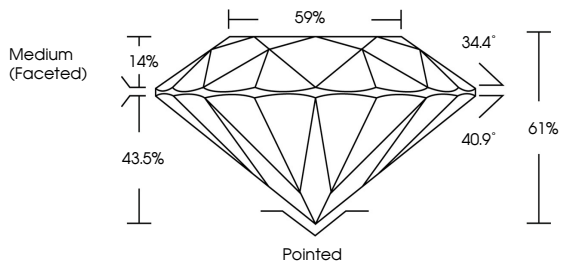

PROPORTIONS