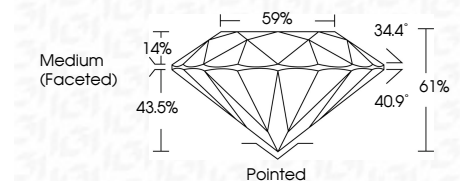

ELECTRONIC COPY

LG776655762
Report verification at igi.org

February 27, 2026
IGI Report Number **LG776655762**
Description **LABORATORY GROWN DIAMOND**
Shape and Cutting Style **ROUND BRILLIANT**
Measurements **8.83 - 8.86 X 5.39 MM**

GRADING RESULTS
Carat Weight **2.60 CARATS**
Color Grade **F**
Clarity Grade **VVS 2**
Cut Grade **IDEAL**

ADDITIONAL GRADING INFORMATION
Polish **EXCELLENT**
Symmetry **EXCELLENT**
Fluorescence **NONE**
Inscription(s) **IGI LG776655762**
Comments: This Laboratory Grown Diamond was created by Chemical Vapor Deposition (CVD) growth process. Type IIa

February 27, 2026
IGI Report No LG776655762
ROUND BRILLIANT
2.60 CARATS
Color Grade **F**
Clarity Grade **VVS 2**
Cut Grade **IDEAL**
Depth **61%**
Table **59%**
Girdle **Medium (Faceted)**
Culet **Pointed**
Polish **EXCELLENT**
Symmetry **EXCELLENT**
Fluorescence **NONE**
Inscription(s) **IGI LG776655762**
Comments: This Laboratory Grown Diamond was created by Chemical Vapor Deposition (CVD) growth process. Type IIa

GRADING RESULTS
Carat Weight **2.60 CARATS**
Color Grade **F**
Clarity Grade **VVS 2**
Cut Grade **IDEAL**

ADDITIONAL GRADING INFORMATION
Polish **EXCELLENT**
Symmetry **EXCELLENT**
Fluorescence **NONE**
Inscription(s) **IGI LG776655762**