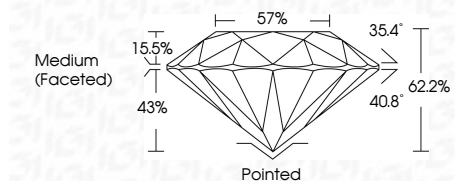

ELECTRONIC COPY

LG776651241
Report verification at igi.org

February 24, 2026
IGI Report Number **LG776651241**
Description **LABORATORY GROWN DIAMOND**
Shape and Cutting Style **ROUND BRILLIANT**
Measurements **9.25 - 9.30 X 5.77 MM**

GRADING RESULTS

Carat Weight **3.07 CARATS**
Color Grade **F**
Clarity Grade **VVS 2**
Cut Grade **IDEAL**

ADDITIONAL GRADING INFORMATION

Polish **EXCELLENT**
Symmetry **EXCELLENT**
Fluorescence **NONE**
Inscription(s) **IGI LG776651241**
Comments: This Laboratory Grown Diamond was created by Chemical Vapor Deposition (CVD) growth process. Type IIa

February 24, 2026
IGI Report No LG776651241
ROUND BRILLIANT
9.25 - 9.30 X 5.77 MM
3.07 CARATS
F
VVS 2
IDEAL
62.2%
57%
Medium (Faceted)
Pointed
EXCELLENT
EXCELLENT
NONE
IGI LG776651241
Comments: This Laboratory Grown Diamond was created by Chemical Vapor Deposition (CVD) growth process. Type IIa

GRADING RESULTS

Carat Weight **3.07 CARATS**
Color Grade **F**
Clarity Grade **VVS 2**
Cut Grade **IDEAL**

ADDITIONAL GRADING INFORMATION

Polish **EXCELLENT**
Symmetry **EXCELLENT**
Fluorescence **NONE**
Inscription(s) **IGI LG776651241**