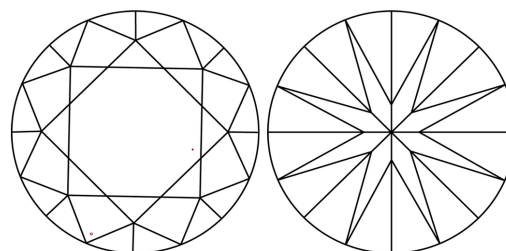

CLARITY CHARACTERISTICS

KEY TO SYMBOLS

Red symbols indicate internal characteristics.
Green symbols indicate external characteristics.