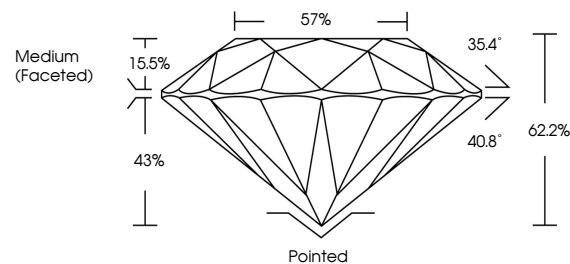

GRADING RESULTS

Carat Weight **3.07 CARATS**
Color Grade **F**
Clarity Grade **VVS 2**
Cut Grade **IDEAL**

ADDITIONAL GRADING INFORMATION

Polish **EXCELLENT**
Symmetry **EXCELLENT**
Fluorescence **NONE**
Inscription(s) **IGI LG776651241**
Comments: This Laboratory Grown Diamond was created by Chemical Vapor Deposition (CVD) growth process. Type IIa

February 24, 2026
IGI Report No LG776651241
ROUND BRILLIANT
9.25 - 9.30 X 5.77 MM
3.07 CARATS
F
VVS 2
IDEAL
62.2%
57%
Medium (Faceted)
Pointed
EXCELLENT
EXCELLENT
NONE
IGI LG776651241
Comments: This Laboratory Grown Diamond was created by Chemical Vapor Deposition (CVD) growth process. Type IIa

GRADING RESULTS

Carat Weight **3.07 CARATS**
Color Grade **F**
Clarity Grade **VVS 2**
Cut Grade **IDEAL**

ADDITIONAL GRADING INFORMATION

Polish **EXCELLENT**
Symmetry **EXCELLENT**
Fluorescence **NONE**
Inscription(s) **IGI LG776651241**

Comments: This Laboratory Grown Diamond was created by Chemical Vapor Deposition (CVD) growth process. Type IIa

PROPORTIONS

CLARITY CHARACTERISTICS

KEY TO SYMBOLS

Red symbols indicate internal characteristics.
Green symbols indicate external characteristics.