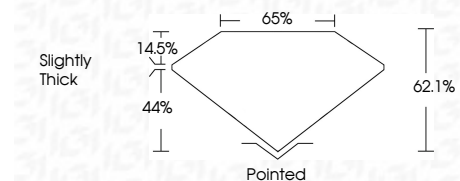

ELECTRONIC COPY

LG776642613
Report verification at igi.org

March 18, 2026
IGI Report Number **LG776642613**
Description **LABORATORY GROWN DIAMOND**
Shape and Cutting Style **CUT CORNERED SQUARE
MODIFIED BRILLIANT**
Measurements **7.84 X 7.52 X 4.67 MM**

GRADING RESULTS
Carat Weight **2.59 CARATS**
Color Grade **D**
Clarity Grade **VVS 2**

ADDITIONAL GRADING INFORMATION
Polish **EXCELLENT**
Symmetry **EXCELLENT**
Fluorescence **NONE**
Inscription(s) **IGI LG776642613**
Comments: This Laboratory Grown Diamond was created by Chemical Vapor Deposition (CVD) growth process. Type IIa

March 18, 2026
IGI Report No **LG776642613**
CUT CORNERED SQUARE MODIFIED BRILLIANT
7.84 X 7.52 X 4.67 MM
Carat Weight **2.59 CARATS**
Color Grade **D**
Clarity Grade **VVS 2**
Table **14.5%**
Depth **44%**
Girdle **Slightly Thick**
Culet **Pointed**
Polish **EXCELLENT**
Symmetry **EXCELLENT**
Fluorescence **NONE**
Inscription(s) **IGI LG776642613**
Comments: This Laboratory Grown Diamond was created by Chemical Vapor Deposition (CVD) growth process. Type IIa

GRADING RESULTS

Carat Weight **2.59 CARATS**
Color Grade **D**
Clarity Grade **VVS 2**

ADDITIONAL GRADING INFORMATION

Polish **EXCELLENT**
Symmetry **EXCELLENT**
Fluorescence **NONE**
Inscription(s) **IGI LG776642613**