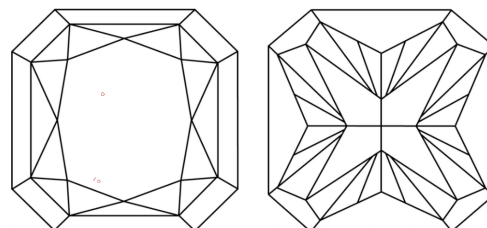

CLARITY CHARACTERISTICS

KEY TO SYMBOLS

Red symbols indicate internal characteristics.
Green symbols indicate external characteristics.