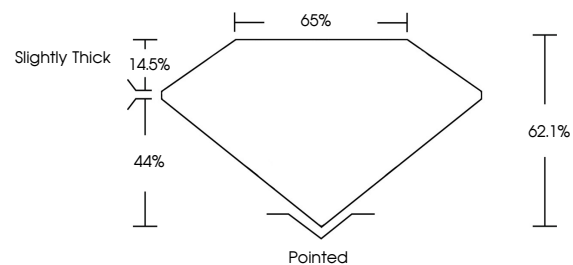

March 18, 2026
IGI Report No **LG776642613**
CUT CORNERED SQUARE MODIFIED BRILLIANT
7.84 X 7.52 X 4.67 MM
Carat Weight **2.59 CARATS**
Color Grade **D**
Clarity Grade **VVS 2**
Table **14.5%**
Depth **44%**
Girdle **Slightly Thick**
Culet **Pointed**
Polish **EXCELLENT**
Symmetry **EXCELLENT**
Fluorescence **NONE**
Inscription(s) **IGI LG776642613**
Comments: This Laboratory Grown Diamond was created by Chemical Vapor Deposition (CVD) growth process. Type IIa

GRADING RESULTS

Carat Weight **2.59 CARATS**
Color Grade **D**
Clarity Grade **VVS 2**

ADDITIONAL GRADING INFORMATION

Polish **EXCELLENT**
Symmetry **EXCELLENT**
Fluorescence **NONE**
Inscription(s) **IGI LG776642613**

Comments: This Laboratory Grown Diamond was created by Chemical Vapor Deposition (CVD) growth process. Type IIa

PROPORTIONS

CLARITY CHARACTERISTICS

KEY TO SYMBOLS

Red symbols indicate internal characteristics.
Green symbols indicate external characteristics.