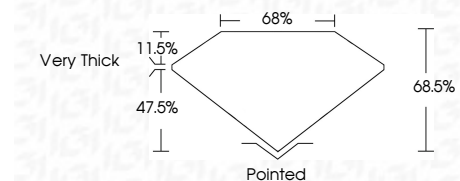

Measurements **9.63 X 6.63 X 4.54 MM**

GRADING RESULTS

Carat Weight **2.82 CARATS**
Color Grade **FANCY VIVID YELLOW**
Clarity Grade **VVS 2**

ADDITIONAL GRADING INFORMATION

Polish **EXCELLENT**
Symmetry **EXCELLENT**
Fluorescence **NONE**
Inscription(s) **(IGI) LG776642452**

Comments: This Laboratory Grown Diamond was created by Chemical Vapor Deposition (CVD) growth process.

March 20, 2026
IGI Report No LG776642452
CUT CORNERED RECT. MODIFIED BRILLIANT
9.63 X 6.63 X 4.54 MM
2.82 CARATS
Carat Weight
Color Grade **FANCY VIVID YELLOW**
Clarity Grade **VVS 2**
Depth **68.0%**
Table **68%**
Girdle **Very Thick**
Culet **Pointed**
Polish **EXCELLENT**
Symmetry **EXCELLENT**
Fluorescence **NONE**
Inscription(s) **(IGI) LG776642452**
Comments: This Laboratory Grown Diamond was created by Chemical Vapor Deposition (CVD) growth process.

March 20, 2026
IGI Report Number **LG776642452**
Description **LABORATORY GROWN DIAMOND**
Shape and Cutting Style **CUT CORNERED RECTANGULAR
MODIFIED BRILLIANT**
Measurements **9.63 X 6.63 X 4.54 MM**

GRADING RESULTS

Carat Weight **2.82 CARATS**
Color Grade **FANCY VIVID YELLOW**
Clarity Grade **VVS 2**

ADDITIONAL GRADING INFORMATION

Polish **EXCELLENT**
Symmetry **EXCELLENT**
Fluorescence **NONE**

Inscription(s) **(IGI) LG776642452**