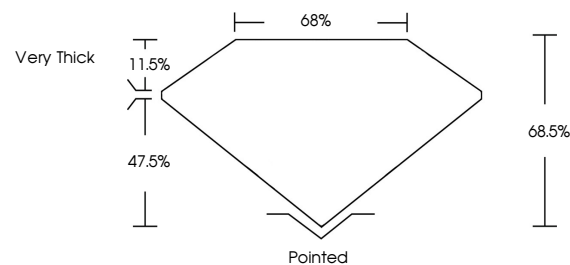

Measurements **9.63 X 6.63 X 4.54 MM**

GRADING RESULTS

Carat Weight **2.82 CARATS**
Color Grade **FANCY VIVID YELLOW**
Clarity Grade **VVS 2**

ADDITIONAL GRADING INFORMATION

Polish **EXCELLENT**
Symmetry **EXCELLENT**
Fluorescence **NONE**
Inscription(s) **(IGI) LG776642452**

Comments: This Laboratory Grown Diamond was created by Chemical Vapor Deposition (CVD) growth process.

March 20, 2026
IGI Report No LG776642452
CUT CORNERED RECT. MODIFIED BRILLIANT
9.63 X 6.63 X 4.54 MM
2.82 CARATS
Carat Weight
Color Grade **FANCY VIVID YELLOW**
Clarity Grade **VVS 2**
Depth **68.0%**
Table **68%**
Girdle **Very Thick**
Culet **Pointed**
Polish **EXCELLENT**
Symmetry **EXCELLENT**
Fluorescence **NONE**
Inscription(s) **(IGI) LG776642452**
Comments: This Laboratory Grown Diamond was created by Chemical Vapor Deposition (CVD) growth process.

GRADING RESULTS

Carat Weight **2.82 CARATS**
Color Grade **FANCY VIVID YELLOW**
Clarity Grade **VVS 2**

ADDITIONAL GRADING INFORMATION

Polish **EXCELLENT**
Symmetry **EXCELLENT**
Fluorescence **NONE**

Inscription(s) **(IGI) LG776642452**

Comments: This Laboratory Grown Diamond was created by Chemical Vapor Deposition (CVD) growth process.

PROPORTIONS

CLARITY CHARACTERISTICS

KEY TO SYMBOLS

Red symbols indicate internal characteristics.
Green symbols indicate external characteristics.