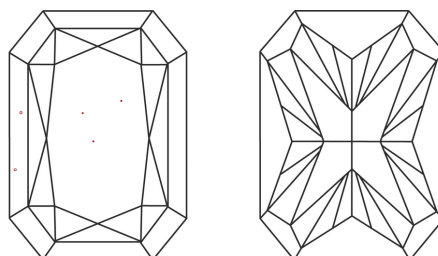

CLARITY CHARACTERISTICS

KEY TO SYMBOLS

Red symbols indicate internal characteristics.
Green symbols indicate external characteristics.