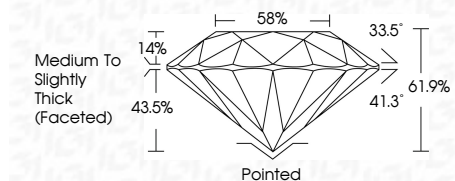

ELECTRONIC COPY

LG776641924
Report verification at igi.org

March 14, 2026
IGI Report Number **LG776641924**
Description **LABORATORY GROWN DIAMOND**
Shape and Cutting Style **ROUND BRILLIANT**
Measurements **6.42 - 6.44 X 3.98 MM**

GRADING RESULTS

Carat Weight **1.01 CARAT**
Color Grade **D**
Clarity Grade **VVS 2**
Cut Grade **IDEAL**

Sample Image Used

ADDITIONAL GRADING INFORMATION

Polish **EXCELLENT**
Symmetry **EXCELLENT**
Fluorescence **NONE**
Inscription(s) **IGI LG776641924**
Comments: This Laboratory Grown Diamond was created by Chemical Vapor Deposition (CVD) growth process. Type IIa

March 14, 2026
IGI Report No **LG776641924**
ROUND BRILLIANT
Carat Weight **1.01 CARAT**
Color Grade **D**
Clarity Grade **VVS 2**
Cut Grade **IDEAL**
Depth **61.9%**
Table **58%**
Girdle **Medium To Slightly Thick (Faceted)**
Culet **Pointed**
Polish **EXCELLENT**
Symmetry **EXCELLENT**
Fluorescence **NONE**
Inscription(s) **IGI LG776641924**
Comments: This Laboratory Grown Diamond was created by Chemical Vapor Deposition (CVD) growth process. Type IIa

March 14, 2026
IGI Report Number **LG776641924**
Description **LABORATORY GROWN DIAMOND**
Shape and Cutting Style **ROUND BRILLIANT**
Measurements **6.42 - 6.44 X 3.98 MM**

GRADING RESULTS

Carat Weight **1.01 CARAT**
Color Grade **D**
Clarity Grade **VVS 2**
Cut Grade **IDEAL**