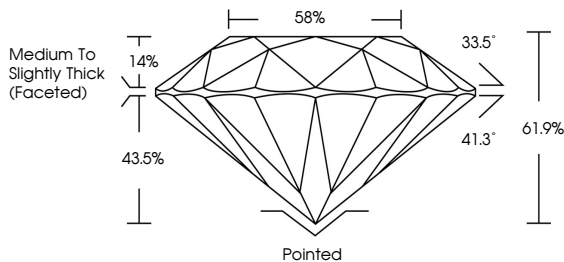

GRADING RESULTS

Carat Weight **1.01 CARAT**
Color Grade **D**
Clarity Grade **VVS 2**
Cut Grade **IDEAL**

Sample Image Used

ADDITIONAL GRADING INFORMATION

Polish **EXCELLENT**
Symmetry **EXCELLENT**
Fluorescence **NONE**
Inscription(s) **IGI LG776641924**
Comments: This Laboratory Grown Diamond was created by Chemical Vapor Deposition (CVD) growth process. Type IIa

March 14, 2026
IGI Report No **LG776641924**
ROUND BRILLIANT
Carat Weight **1.01 CARAT**
Color Grade **D**
Clarity Grade **VVS 2**
Cut Grade **IDEAL**
Depth **61.9%**
Table **58%**
Girdle **Medium To Slightly Thick (Faceted)**
Culet **Pointed**
Polish **EXCELLENT**
Symmetry **EXCELLENT**
Fluorescence **NONE**
Inscription(s) **IGI LG776641924**
Comments: This Laboratory Grown Diamond was created by Chemical Vapor Deposition (CVD) growth process. Type IIa

March 14, 2026
IGI Report Number **LG776641924**
Description **LABORATORY GROWN DIAMOND**
Shape and Cutting Style **ROUND BRILLIANT**
Measurements **6.42 - 6.44 X 3.98 MM**

GRADING RESULTS

Carat Weight **1.01 CARAT**
Color Grade **D**
Clarity Grade **VVS 2**
Cut Grade **IDEAL**

PROPORTIONS

CLARITY CHARACTERISTICS

KEY TO SYMBOLS

Red symbols indicate internal characteristics.
Green symbols indicate external characteristics.

COLOR

D	E	F	G	H	I	J	Faint	Very Light	Light
---	---	---	---	---	---	---	-------	------------	-------