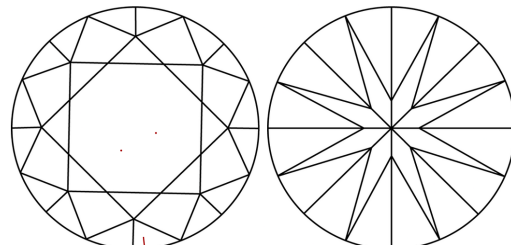

PROPORTIONS

CLARITY CHARACTERISTICS

KEY TO SYMBOLS

Red symbols indicate internal characteristics.
Green symbols indicate external characteristics.

COLOR

D	E	F	G	H	I	J	Faint	Very Light	Light
---	---	---	---	---	---	---	-------	------------	-------