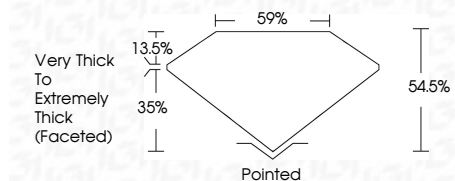

ELECTRONIC COPY

LG776641758
Report verification at igi.org

March 13, 2026
IGI Report Number **LG776641758**
Description **LABORATORY GROWN DIAMOND**
Shape and Cutting Style **HEART MODIFIED BRILLIANT**
Measurements **10.46 X 12.03 X 6.56 MM**

GRADING RESULTS

Carat Weight **6.05 CARATS**
Color Grade **FANCY VIVID YELLOW**
Clarity Grade **VS 1**

ADDITIONAL GRADING INFORMATION

Polish **EXCELLENT**
Symmetry **EXCELLENT**
Fluorescence **NONE**
Inscription(s) **IGI LG776641758**
Comments: This Laboratory Grown Diamond was created by Chemical Vapor Deposition (CVD) growth process.

March 13, 2026
IGI Report No **LG776641758**
HEART MODIFIED BRILLIANT
10.46 X 12.03 X 6.56 MM
Carat Weight **6.05 CARATS**
Color Grade **FANCY VIVID YELLOW**
Clarity Grade **VS 1**
Depth **35%**
Table **13.5%**
Girdle **Very Thick to Extremely Thick (Faceted)**
Culet **Pointed**
Polish **EXCELLENT**
Symmetry **EXCELLENT**
Fluorescence **NONE**
Inscription(s) **IGI LG776641758**
Comments: This Laboratory Grown Diamond was created by Chemical Vapor Deposition (CVD) growth process.

GRADING RESULTS

Carat Weight **6.05 CARATS**
Color Grade **FANCY VIVID YELLOW**
Clarity Grade **VS 1**

ADDITIONAL GRADING INFORMATION

Polish **EXCELLENT**
Symmetry **EXCELLENT**
Fluorescence **NONE**
Inscription(s) **IGI LG776641758**