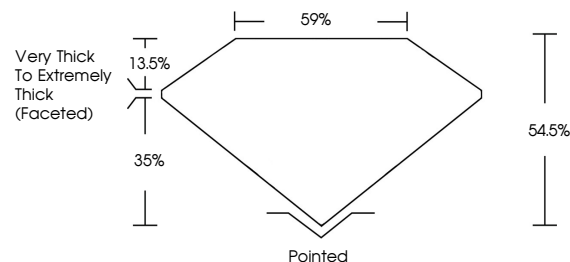

GRADING RESULTS

Carat Weight **6.05 CARATS**
Color Grade **FANCY VIVID YELLOW**
Clarity Grade **VS 1**

ADDITIONAL GRADING INFORMATION

Polish **EXCELLENT**
Symmetry **EXCELLENT**
Fluorescence **NONE**
Inscription(s) **IGI LG776641758**

Comments: This Laboratory Grown Diamond was created by Chemical Vapor Deposition (CVD) growth process.

PROPORTIONS

Sample Image Used

CLARITY CHARACTERISTICS

KEY TO SYMBOLS

Red symbols indicate internal characteristics.
Green symbols indicate external characteristics.