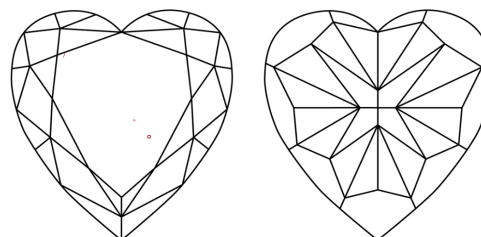

GRADING RESULTS

Carat Weight **6.05 CARATS**
Color Grade **FANCY VIVID YELLOW**
Clarity Grade **VS 1**

ADDITIONAL GRADING INFORMATION

Polish **EXCELLENT**
Symmetry **EXCELLENT**
Fluorescence **NONE**
Inscription(s) **IGI LG776641758**

Comments: This Laboratory Grown Diamond was created by Chemical Vapor Deposition (CVD) growth process.

PROPORTIONS

Sample Image Used

CLARITY CHARACTERISTICS

KEY TO SYMBOLS

Red symbols indicate internal characteristics.
Green symbols indicate external characteristics.