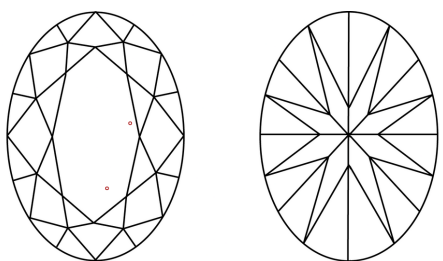

LABORATORY GROWN DIAMOND REPORT

March 14, 2026
IGI Report Number LG776641307
Description LABORATORY GROWN DIAMOND
Shape and Cutting Style OVAL BRILLIANT
Measurements 8.67 X 6.06 X 3.77 MM

GRADING RESULTS

Carat Weight 1.22 CARAT
Color Grade FANCY LIGHT ORANGY PINK
Clarity Grade VS 1

ADDITIONAL GRADING INFORMATION

Polish EXCELLENT
Symmetry EXCELLENT
Fluorescence SLIGHT
Inscription(s) IGI LG776641307

Comments: This Laboratory Grown Diamond was created by Chemical Vapor Deposition (CVD) growth process. Indications of post-growth treatment.

PROPORTIONS

Sample Image Used

CLARITY CHARACTERISTICS

KEY TO SYMBOLS

Red symbols indicate internal characteristics.
Green symbols indicate external characteristics.

COLOR

Table with color categories: D, E, F, G, H, I, J, Faint, Very Light, Light