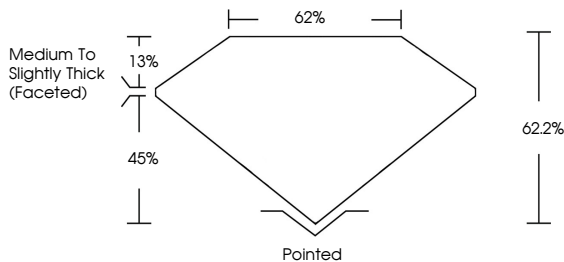

March 14, 2026
IGI Report No LG776641307
OVAL BRILLIANT
1.22 CARAT
8.67 X 6.06 X 3.77 MM
FANCY LIGHT ORANGY PINK
Color Grade VS 1
Clarity Grade VS 1
Measurements 8.67 X 6.06 X 3.77 MM
Table 45%
Girdle 62%
Medium to Slightly Thick (Faceted)
Pointed
Cutlet EXCELLENT
Polish EXCELLENT
Symmetry EXCELLENT
Fluorescence SLIGHT
Inscription(s) IGI LG776641307
Comments: This Laboratory Grown Diamond was created by Chemical Vapor Deposition (CVD) growth process. Indications of post-growth treatment.

LABORATORY GROWN DIAMOND REPORT

March 14, 2026
IGI Report Number LG776641307
Description LABORATORY GROWN DIAMOND
Shape and Cutting Style OVAL BRILLIANT
Measurements 8.67 X 6.06 X 3.77 MM

GRADING RESULTS

Carat Weight 1.22 CARAT
Color Grade FANCY LIGHT ORANGY PINK
Clarity Grade VS 1

ADDITIONAL GRADING INFORMATION

Polish EXCELLENT
Symmetry EXCELLENT
Fluorescence SLIGHT
Inscription(s) IGI LG776641307

Comments: This Laboratory Grown Diamond was created by Chemical Vapor Deposition (CVD) growth process. Indications of post-growth treatment.

PROPORTIONS

Sample Image Used

CLARITY CHARACTERISTICS

KEY TO SYMBOLS

Red symbols indicate internal characteristics.
Green symbols indicate external characteristics.

COLOR

Table with color categories: D, E, F, G, H, I, J, Faint, Very Light, Light