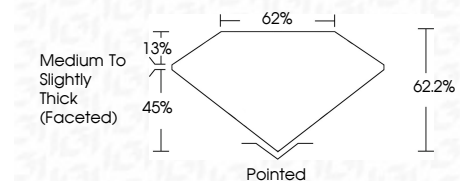

ELECTRONIC COPY

LG776641307
Report verification at igi.org

March 14, 2026
IGI Report Number LG776641307
Description LABORATORY GROWN DIAMOND
Shape and Cutting Style OVAL BRILLIANT
Measurements 8.67 X 6.06 X 3.77 MM

GRADING RESULTS

Carat Weight 1.22 CARAT
Color Grade FANCY LIGHT ORANGY PINK
Clarity Grade VS 1

ADDITIONAL GRADING INFORMATION

Polish EXCELLENT
Symmetry EXCELLENT
Fluorescence SLIGHT
Inscription(s) IGI LG776641307
Comments: This Laboratory Grown Diamond was created by Chemical Vapor Deposition (CVD) growth process. Indications of post-growth treatment.

March 14, 2026
IGI Report No LG776641307
OVAL BRILLIANT
1.22 CARAT
8.67 X 6.06 X 3.77 MM
FANCY LIGHT ORANGY PINK
Color Grade VS 1
Clarity Grade VS 1
Measurements 8.67 X 6.06 X 3.77 MM
Table 45%
Girdle 62%
Medium to Slightly Thick (Faceted)
Pointed
Cutlet EXCELLENT
Polish EXCELLENT
Symmetry EXCELLENT
Fluorescence SLIGHT
Inscription(s) IGI LG776641307
Comments: This Laboratory Grown Diamond was created by Chemical Vapor Deposition (CVD) growth process. Indications of post-growth treatment.

LABORATORY GROWN DIAMOND REPORT

March 14, 2026
IGI Report Number LG776641307
Description LABORATORY GROWN DIAMOND
Shape and Cutting Style OVAL BRILLIANT
Measurements 8.67 X 6.06 X 3.77 MM

GRADING RESULTS