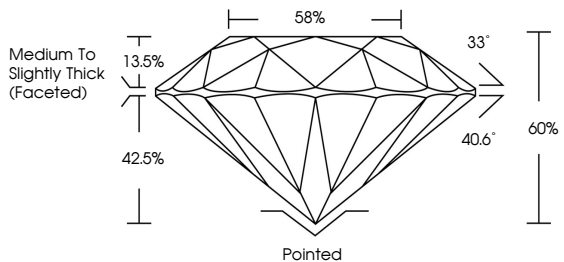

GRADING RESULTS
Carat Weight **3.10 CARATS**
Color Grade **F**
Clarity Grade **VVS 2**
Cut Grade **IDEAL**

ADDITIONAL GRADING INFORMATION
Polish **EXCELLENT**
Symmetry **EXCELLENT**
Fluorescence **NONE**
Inscription(s) **(IGI) LG776638647**
Comments: This Laboratory Grown Diamond was created by Chemical Vapor Deposition (CVD) growth process. Type IIa

April 8, 2026
IGI Report No LG776638647
ROUND BRILLIANT
3.10 CARATS
F
9.42 - 9.46 X 5.66 MM
Color Grade **IDEAL**
Clarity Grade **VVS 2**
Depth **42.5%**
Table **58%**
Girdle **Medium To Slightly Thick (Faceted)**
Culet **Pointed**
Polish **EXCELLENT**
Symmetry **EXCELLENT**
Fluorescence **NONE**
Inscription(s) **(IGI) LG776638647**
Comments: This Laboratory Grown Diamond was created by Chemical Vapor Deposition (CVD) growth process. Type IIa

April 8, 2026
IGI Report Number **LG776638647**
Description **LABORATORY GROWN DIAMOND**
Shape and Cutting Style **ROUND BRILLIANT**
Measurements **9.42 - 9.46 X 5.66 MM**

GRADING RESULTS
Carat Weight **3.10 CARATS**
Color Grade **F**
Clarity Grade **VVS 2**
Cut Grade **IDEAL**

PROPORTIONS

CLARITY CHARACTERISTICS

KEY TO SYMBOLS
Red symbols indicate internal characteristics.
Green symbols indicate external characteristics.

Sample Image Used

COLOR

D	E	F	G	H	I	J	Faint	Very Light	Light
---	---	---	---	---	---	---	-------	------------	-------