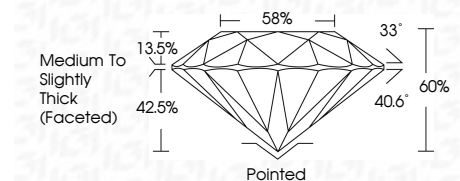

ELECTRONIC COPY

LG776638647
Report verification at igi.org

April 8, 2026
IGI Report Number **LG776638647**
Description **LABORATORY GROWN DIAMOND**
Shape and Cutting Style **ROUND BRILLIANT**
Measurements **9.42 - 9.46 X 5.66 MM**

GRADING RESULTS
Carat Weight **3.10 CARATS**
Color Grade **F**
Clarity Grade **VVS 2**
Cut Grade **IDEAL**

ADDITIONAL GRADING INFORMATION
Polish **EXCELLENT**
Symmetry **EXCELLENT**
Fluorescence **NONE**
Inscription(s) **(IGI) LG776638647**
Comments: This Laboratory Grown Diamond was created by Chemical Vapor Deposition (CVD) growth process. Type IIa

April 8, 2026
IGI Report No LG776638647
ROUND BRILLIANT
3.10 CARATS
F
9.42 - 9.46 X 5.66 MM
Color Grade **IDEAL**
Clarity Grade **VVS 2**
Depth **42.5%**
Table **58%**
Girdle **Medium To Slightly Thick (Faceted)**
Culet **Pointed**
Polish **EXCELLENT**
Symmetry **EXCELLENT**
Fluorescence **NONE**
Inscription(s) **(IGI) LG776638647**
Comments: This Laboratory Grown Diamond was created by Chemical Vapor Deposition (CVD) growth process. Type IIa

April 8, 2026
IGI Report Number **LG776638647**
Description **LABORATORY GROWN DIAMOND**
Shape and Cutting Style **ROUND BRILLIANT**
Measurements **9.42 - 9.46 X 5.66 MM**

GRADING RESULTS
Carat Weight **3.10 CARATS**
Color Grade **F**
Clarity Grade **VVS 2**
Cut Grade **IDEAL**