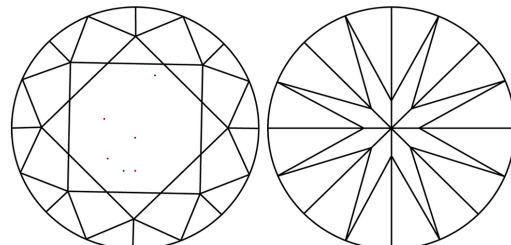

April 8, 2026
IGI Report Number **LG776638647**
Description **LABORATORY GROWN DIAMOND**
Shape and Cutting Style **ROUND BRILLIANT**
Measurements **9.42 - 9.46 X 5.66 MM**

GRADING RESULTS
Carat Weight **3.10 CARATS**
Color Grade **F**
Clarity Grade **VVS 2**
Cut Grade **IDEAL**

PROPORTIONS

CLARITY CHARACTERISTICS

KEY TO SYMBOLS
Red symbols indicate internal characteristics.
Green symbols indicate external characteristics.

Sample Image Used

COLOR

D	E	F	G	H	I	J	Faint	Very Light	Light
---	---	---	---	---	---	---	-------	------------	-------