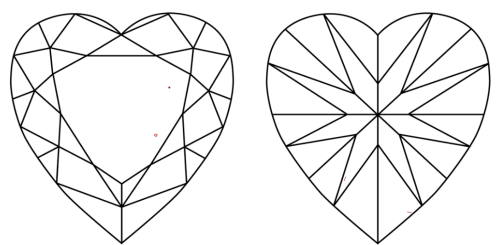

CLARITY CHARACTERISTICS

KEY TO SYMBOLS

Red symbols indicate internal characteristics.
Green symbols indicate external characteristics.

COLOR

D	E	F	G	H	I	J	Faint	Very Light	Light

CLARITY

FL	IF	VS¹⁻²	VS¹⁻²	SI¹⁻²	I¹⁻³
Flawless	Internally Flawless	Very Very Slightly Included	Very Slightly Included	Slightly Included	Included