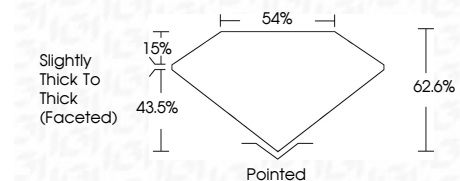

**ELECTRONIC COPY**

LG776635362  
Report verification at igi.org

March 9, 2026  
IGI Report Number **LG776635362**  
Description **LABORATORY GROWN DIAMOND**  
Shape and Cutting Style **HEART BRILLIANT**  
Measurements **10.29 X 11.75 X 7.35 MM**

**GRADING RESULTS**  
Carat Weight **5.03 CARATS**  
Color Grade **E**  
Clarity Grade **VS 1**

**ADDITIONAL GRADING INFORMATION**  
Polish **EXCELLENT**  
Symmetry **EXCELLENT**  
Fluorescence **NONE**  
Inscription(s) **IGI LG776635362**  
Comments: This Laboratory Grown Diamond was created by Chemical Vapor Deposition (CVD) growth process. Type IIa

March 9, 2026  
IGI Report No LG776635362  
**HEART BRILLIANT**  
10.29 X 11.75 X 7.35 MM  
5.03 CARATS  
E  
5.03 CARATS  
E  
VS 1  
62.6%  
43.5%  
54%  
Slightly Thick To Thick (Faceted)  
Pointed  
EXCELLENT  
EXCELLENT  
NONE  
IGI LG776635362  
Comments: This Laboratory Grown Diamond was created by Chemical Vapor Deposition (CVD) growth process. Type IIa

March 9, 2026  
IGI Report Number **LG776635362**  
Description **LABORATORY GROWN DIAMOND**  
Shape and Cutting Style **HEART BRILLIANT**  
Measurements **10.29 X 11.75 X 7.35 MM**  
**GRADING RESULTS**  
Carat Weight **5.03 CARATS**  
Color Grade **E**  
Clarity Grade **VS 1**  
**ADDITIONAL GRADING INFORMATION**  
Polish **EXCELLENT**  
Symmetry **EXCELLENT**  
Fluorescence **NONE**  
Inscription(s) **IGI LG776635362**