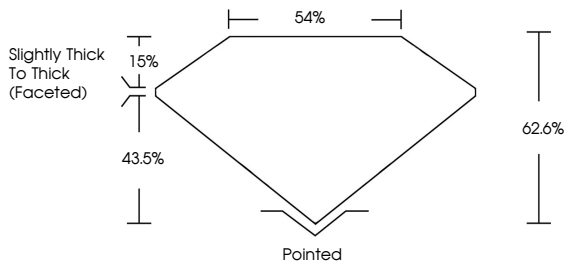

PROPORTIONS