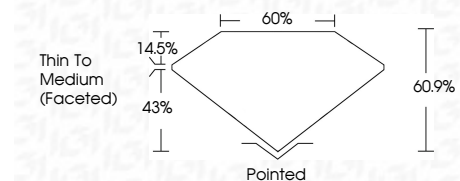

**ELECTRONIC COPY**

LG776634758  
Report verification at igi.org

March 10, 2026  
IGI Report Number **LG776634758**  
Description **LABORATORY GROWN DIAMOND**  
Shape and Cutting Style **OVAL BRILLIANT**  
Measurements **11.11 X 6.95 X 4.23 MM**

**GRADING RESULTS**  
Carat Weight **2.09 CARATS**  
Color Grade **D**  
Clarity Grade **VS 1**

**ADDITIONAL GRADING INFORMATION**  
Polish **EXCELLENT**  
Symmetry **EXCELLENT**  
Fluorescence **NONE**  
Inscription(s) **IGI LG776634758**  
Comments: This Laboratory Grown Diamond was created by Chemical Vapor Deposition (CVD) growth process. Type IIa

March 10, 2026  
IGI Report No LG776634758  
**OVAL BRILLIANT**  
11.11 X 6.95 X 4.23 MM  
2.09 CARATS  
D  
VS 1  
60.9%  
43%  
Thin To Medium (Faceted)  
Pointed  
EXCELLENT  
EXCELLENT  
NONE  
IGI LG776634758  
Comments: This Laboratory Grown Diamond was created by Chemical Vapor Deposition (CVD) growth process. Type IIa

**GRADING RESULTS**  
Carat Weight **2.09 CARATS**  
Color Grade **D**  
Clarity Grade **VS 1**

**ADDITIONAL GRADING INFORMATION**  
Polish **EXCELLENT**  
Symmetry **EXCELLENT**  
Fluorescence **NONE**  
Inscription(s) **IGI LG776634758**