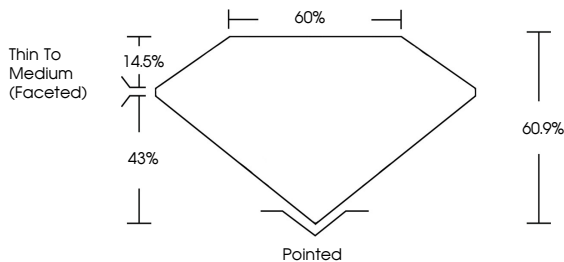

PROPORTIONS