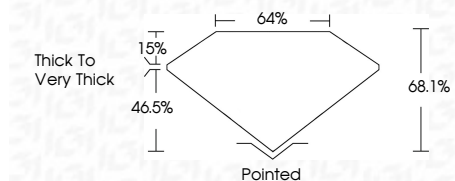

Measurements **10.73 X 7.81 X 5.32 MM**

GRADING RESULTS

Carat Weight **4.03 CARATS**
Color Grade **FANCY INTENSE PINK**
Clarity Grade **VS 2**

ADDITIONAL GRADING INFORMATION

Polish **VERY GOOD**
Symmetry **EXCELLENT**
Fluorescence **SLIGHT**
Inscription(s) **IGI LG776632090**

GRADING RESULTS

Carat Weight **4.03 CARATS**
Color Grade **FANCY INTENSE PINK**
Clarity Grade **VS 2**

ADDITIONAL GRADING INFORMATION

Polish **VERY GOOD**
Symmetry **EXCELLENT**
Fluorescence **SLIGHT**
Inscription(s) **IGI LG776632090**