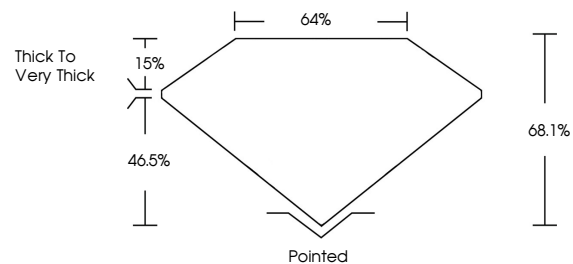

Measurements **10.73 X 7.81 X 5.32 MM**

GRADING RESULTS

Carat Weight **4.03 CARATS**
Color Grade **FANCY INTENSE PINK**
Clarity Grade **VS 2**

ADDITIONAL GRADING INFORMATION

Polish **VERY GOOD**
Symmetry **EXCELLENT**
Fluorescence **SLIGHT**
Inscription(s) **IGI LG776632090**

GRADING RESULTS

Carat Weight **4.03 CARATS**
Color Grade **FANCY INTENSE PINK**
Clarity Grade **VS 2**

ADDITIONAL GRADING INFORMATION

Polish **VERY GOOD**
Symmetry **EXCELLENT**
Fluorescence **SLIGHT**
Inscription(s) **IGI LG776632090**

Comments: This Laboratory Grown Diamond was created by Chemical Vapor Deposition (CVD) growth process. Indications of post-growth treatment.

PROPORTIONS

CLARITY CHARACTERISTICS

KEY TO SYMBOLS

Red symbols indicate internal characteristics.
Green symbols indicate external characteristics.