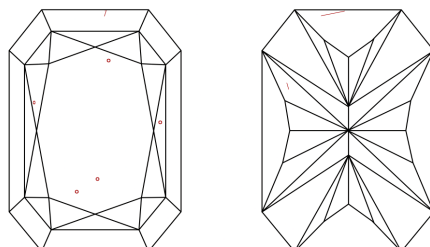

CLARITY CHARACTERISTICS

KEY TO SYMBOLS

Red symbols indicate internal characteristics.
Green symbols indicate external characteristics.