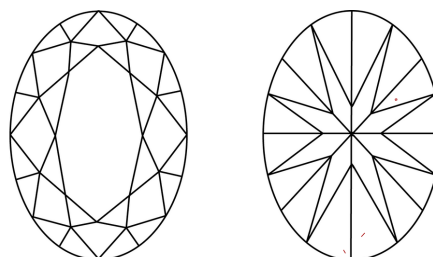

CLARITY CHARACTERISTICS

KEY TO SYMBOLS

Red symbols indicate internal characteristics.
Green symbols indicate external characteristics.

COLOR

D E F G H I J Faint Very Light Light

CLARITY

FL	IF	VS¹⁻²	VS¹⁻²	SI¹⁻²	I¹⁻³
Flawless	Internally Flawless	Very Very Slightly Included	Very Slightly Included	Slightly Included	Included