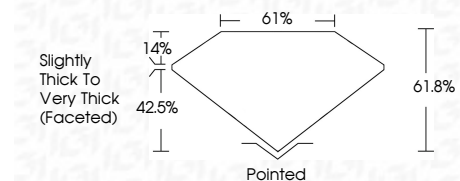

ELECTRONIC COPY

LG776621438
Report verification at igi.org

February 23, 2026
IGI Report Number **LG776621438**
Description **LABORATORY GROWN DIAMOND**
Shape and Cutting Style **OVAL BRILLIANT**
Measurements **9.16 X 6.39 X 3.95 MM**

GRADING RESULTS

Carat Weight **1.51 CARAT**
Color Grade **E**
Clarity Grade **VS 1**

ADDITIONAL GRADING INFORMATION

Polish **EXCELLENT**
Symmetry **EXCELLENT**
Fluorescence **NONE**
Inscription(s) **IGI LG776621438**
Comments: This Laboratory Grown Diamond was created by Chemical Vapor Deposition (CVD) growth process. Type IIa

February 23, 2026
IGI Report No LG776621438
OVAL BRILLIANT
1.51 CARAT
E
9.16 X 6.39 X 3.95 MM
Carat Weight
Color Grade
Clarity Grade
Depth
Table
Girdle
Slightly Thick To Very Thick (Faceted)
Pointed
EXCELLENT
EXCELLENT
NONE
IGI LG776621438
Inscription(s)
Comments: This Laboratory Grown Diamond was created by Chemical Vapor Deposition (CVD) growth process. Type IIa

LABORATORY GROWN DIAMOND REPORT

February 23, 2026
IGI Report Number **LG776621438**
Description **LABORATORY GROWN DIAMOND**
Shape and Cutting Style **OVAL BRILLIANT**
Measurements **9.16 X 6.39 X 3.95 MM**