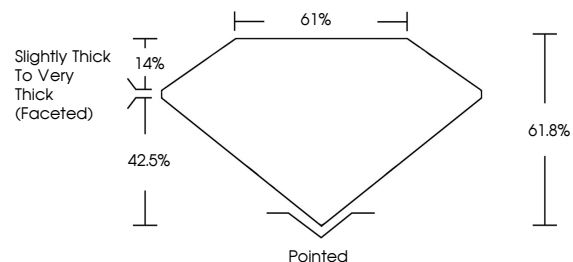

February 23, 2026
IGI Report No LG776621438
OVAL BRILLIANT
1.51 CARAT
E
9.16 X 6.39 X 3.95 MM
Carat Weight
Color Grade
Clarity Grade
Depth
Table
Girdle
Slightly Thick To Very Thick (Faceted)
Pointed
EXCELLENT
EXCELLENT
NONE
IGI LG776621438
Inscription(s)
Comments: This Laboratory Grown Diamond was created by Chemical Vapor Deposition (CVD) growth process. Type IIa

GRADING RESULTS

Carat Weight **1.51 CARAT**
Color Grade **E**
Clarity Grade **VS 1**

ADDITIONAL GRADING INFORMATION

Polish **EXCELLENT**
Symmetry **EXCELLENT**
Fluorescence **NONE**
Inscription(s) **IGI LG776621438**

Comments: This Laboratory Grown Diamond was created by Chemical Vapor Deposition (CVD) growth process. Type IIa

PROPORTIONS

Sample Image Used

CLARITY CHARACTERISTICS

KEY TO SYMBOLS

Red symbols indicate internal characteristics.
Green symbols indicate external characteristics.