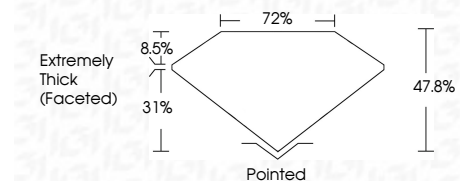

ELECTRONIC COPY

LG776612574
Report verification at igi.org

March 13, 2026
IGI Report Number **LG776612574**
Description **LABORATORY GROWN DIAMOND**
Shape and Cutting Style **HEART MODIFIED BRILLIANT**
Measurements **17.53 X 19.86 X 9.49 MM**

GRADING RESULTS

Carat Weight **25.09 CARATS**
Color Grade **FANCY INTENSE BLUE**
Clarity Grade **VS 2**

ADDITIONAL GRADING INFORMATION

Polish **EXCELLENT**
Symmetry **EXCELLENT**
Fluorescence **NONE**
Inscription(s) **IGI LG776612574**
Comments: This Laboratory Grown Diamond was created by Chemical Vapor Deposition (CVD) growth process. Indications of post-growth treatment.

GRADING RESULTS

Carat Weight **25.09 CARATS**
Color Grade **FANCY INTENSE BLUE**
Clarity Grade **VS 2**

ADDITIONAL GRADING INFORMATION

Polish **EXCELLENT**
Symmetry **EXCELLENT**
Fluorescence **NONE**
Inscription(s) **IGI LG776612574**