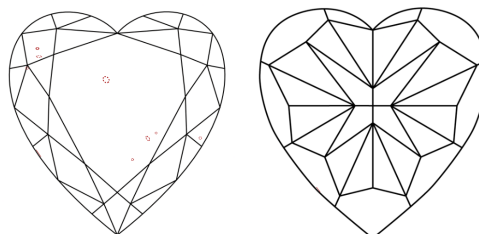

GRADING RESULTS

Carat Weight **25.09 CARATS**
Color Grade **FANCY INTENSE BLUE**
Clarity Grade **VS 2**

ADDITIONAL GRADING INFORMATION

Polish **EXCELLENT**
Symmetry **EXCELLENT**
Fluorescence **NONE**
Inscription(s) **IGI LG776612574**

Comments: This Laboratory Grown Diamond was created by Chemical Vapor Deposition (CVD) growth process. Indications of post-growth treatment.

PROPORTIONS

CLARITY CHARACTERISTICS

KEY TO SYMBOLS

Red symbols indicate internal characteristics.
Green symbols indicate external characteristics.