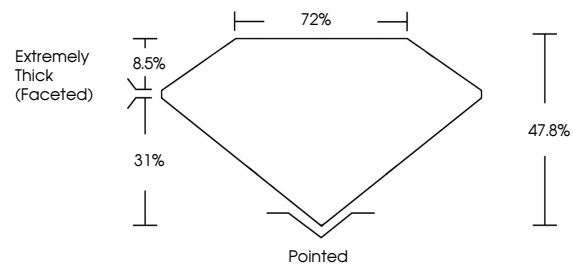

GRADING RESULTS

Carat Weight **25.09 CARATS**
Color Grade **FANCY INTENSE BLUE**
Clarity Grade **VS 2**

ADDITIONAL GRADING INFORMATION

Polish **EXCELLENT**
Symmetry **EXCELLENT**
Fluorescence **NONE**
Inscription(s) **IGI LG776612574**

Comments: This Laboratory Grown Diamond was created by Chemical Vapor Deposition (CVD) growth process. Indications of post-growth treatment.

PROPORTIONS

CLARITY CHARACTERISTICS

KEY TO SYMBOLS

Red symbols indicate internal characteristics.
Green symbols indicate external characteristics.