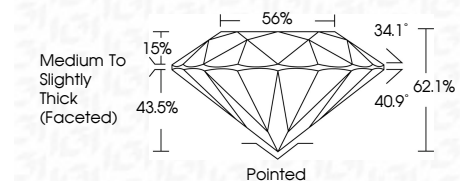

ELECTRONIC COPY

LG776603321
Report verification at igi.org

February 23, 2026
IGI Report Number **LG776603321**
Description **LABORATORY GROWN DIAMOND**
Shape and Cutting Style **ROUND BRILLIANT**
Measurements **8.76 - 8.80 X 5.46 MM**

GRADING RESULTS
Carat Weight **2.59 CARATS**
Color Grade **F**
Clarity Grade **VVS 2**
Cut Grade **IDEAL**

ADDITIONAL GRADING INFORMATION
Polish **EXCELLENT**
Symmetry **EXCELLENT**
Fluorescence **NONE**
Inscription(s) **IGI LG776603321**
Comments: This Laboratory Grown Diamond was created by Chemical Vapor Deposition (CVD) growth process. Type IIa

February 23, 2026
IGI Report No LG776603321
ROUND BRILLIANT
8.76 - 8.80 X 5.46 MM
2.59 CARATS
F
VVS 2
IDEAL
62.1%
56%
Medium To Slightly Thick (Faceted)
Pointed
EXCELLENT
EXCELLENT
NONE
IGI LG776603321
Comments: This Laboratory Grown Diamond was created by Chemical Vapor Deposition (CVD) growth process. Type IIa

GRADING RESULTS
Carat Weight **2.59 CARATS**
Color Grade **F**
Clarity Grade **VVS 2**
Cut Grade **IDEAL**

ADDITIONAL GRADING INFORMATION
Polish **EXCELLENT**
Symmetry **EXCELLENT**
Fluorescence **NONE**
Inscription(s) **IGI LG776603321**