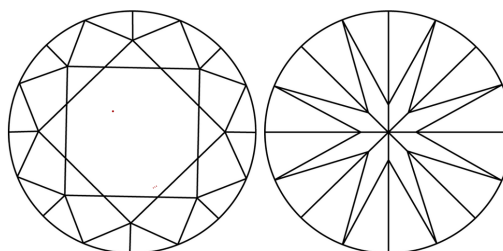

CLARITY CHARACTERISTICS

KEY TO SYMBOLS

Red symbols indicate internal characteristics.
Green symbols indicate external characteristics.