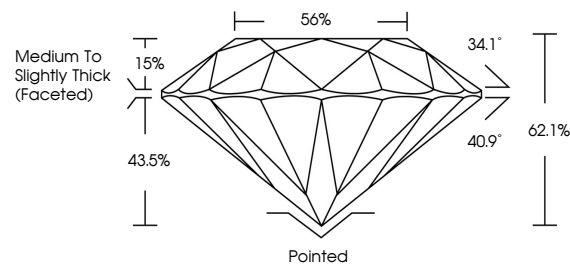

PROPORTIONS