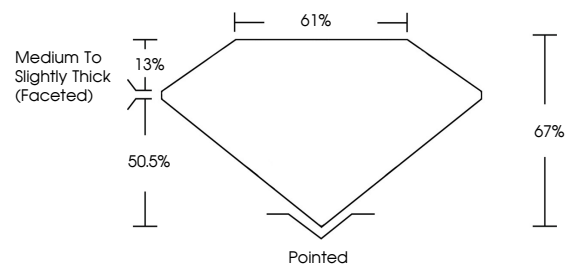

Measurements **7.31 X 7.21 X 4.83 MM**

GRADING RESULTS

Carat Weight **1.92 CARAT**
Color Grade **E**
Clarity Grade **VVS 2**

ADDITIONAL GRADING INFORMATION

Polish **EXCELLENT**
Symmetry **EXCELLENT**
Fluorescence **NONE**
Inscription(s) **IGI LG775635233**
Comments: This Laboratory Grown Diamond was created by Chemical Vapor Deposition (CVD) growth process. Type IIa

February 23, 2026
IGI Report No LG775635233
SQUARE CUSHION MODIFIED BRILLIANT
1.92 CARAT **E**
7.31 X 7.21 X 4.83 MM
Carat Weight
Color Grade
Clarity Grade **VVS 2**
Depth **67%**
Table **61%**
Girdle
Medium to Slightly Thick (Faceted)
Culet **Pointed**
Polish **EXCELLENT**
Symmetry **EXCELLENT**
Fluorescence **NONE**
Inscription(s) **IGI LG775635233**
Comments: This Laboratory Grown Diamond was created by Chemical Vapor Deposition (CVD) growth process. Type IIa

GRADING RESULTS

Carat Weight **1.92 CARAT**
Color Grade **E**
Clarity Grade **VVS 2**

ADDITIONAL GRADING INFORMATION

Polish **EXCELLENT**
Symmetry **EXCELLENT**
Fluorescence **NONE**
Inscription(s) **IGI LG775635233**

Comments: This Laboratory Grown Diamond was created by Chemical Vapor Deposition (CVD) growth process. Type IIa

PROPORTIONS

CLARITY CHARACTERISTICS

KEY TO SYMBOLS

Red symbols indicate internal characteristics.
Green symbols indicate external characteristics.