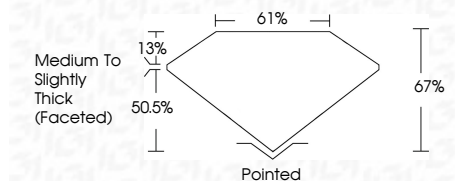

Measurements **7.31 X 7.21 X 4.83 MM**

GRADING RESULTS

Carat Weight **1.92 CARAT**
Color Grade **E**
Clarity Grade **VVS 2**

ADDITIONAL GRADING INFORMATION

Polish **EXCELLENT**
Symmetry **EXCELLENT**
Fluorescence **NONE**
Inscription(s) **IGI LG775635233**
Comments: This Laboratory Grown Diamond was created by Chemical Vapor Deposition (CVD) growth process. Type IIa

February 23, 2026
IGI Report No LG775635233
SQUARE CUSHION MODIFIED BRILLIANT
1.92 CARAT **E**
7.31 X 7.21 X 4.83 MM
Carat Weight
Color Grade
Clarity Grade **VVS 2**
Depth **67%**
Table **61%**
Girdle
Medium to Slightly Thick (Faceted)
Culet **Pointed**
Polish **EXCELLENT**
Symmetry **EXCELLENT**
Fluorescence **NONE**
Inscription(s) **IGI LG775635233**
Comments: This Laboratory Grown Diamond was created by Chemical Vapor Deposition (CVD) growth process. Type IIa

LABORATORY GROWN DIAMOND REPORT

February 23, 2026
IGI Report Number **LG775635233**
Description **LABORATORY GROWN DIAMOND**
Shape and Cutting Style **SQUARE CUSHION MODIFIED BRILLIANT**
Measurements **7.31 X 7.21 X 4.83 MM**

GRADING RESULTS

Carat Weight **1.92 CARAT**
Color Grade **E**
Clarity Grade **VVS 2**

ADDITIONAL GRADING INFORMATION

Polish **EXCELLENT**
Symmetry **EXCELLENT**
Fluorescence **NONE**
Inscription(s) **IGI LG775635233**