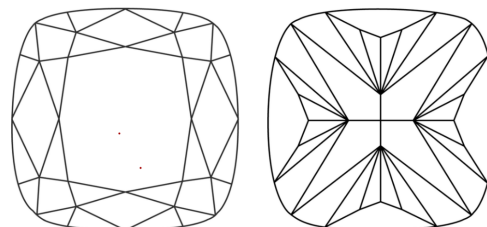

CLARITY CHARACTERISTICS

KEY TO SYMBOLS

Red symbols indicate internal characteristics.
Green symbols indicate external characteristics.