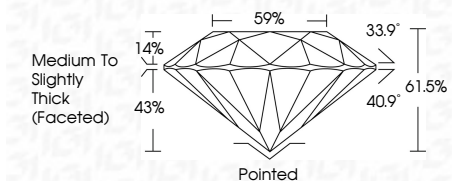

**ELECTRONIC COPY**

LG775631417  
Report verification at igi.org

February 23, 2026  
IGI Report Number **LG775631417**  
Description **LABORATORY GROWN DIAMOND**  
Shape and Cutting Style **ROUND BRILLIANT**  
Measurements **7.32 - 7.38 X 4.53 MM**

**GRADING RESULTS**  
Carat Weight **1.52 CARAT**  
Color Grade **D**  
Clarity Grade **VS 1**  
Cut Grade **EXCELLENT**

**ADDITIONAL GRADING INFORMATION**  
Polish **EXCELLENT**  
Symmetry **EXCELLENT**  
Fluorescence **NONE**  
Inscription(s) **IGI LG775631417**  
Comments: This Laboratory Grown Diamond was created by Chemical Vapor Deposition (CVD) growth process. Type IIa

February 23, 2026  
IGI Report No LG775631417  
**ROUND BRILLIANT**  
7.32 - 7.38 X 4.53 MM  
Carat Weight **1.52 CARAT**  
Color Grade **D**  
Clarity Grade **VS 1**  
Depth **EXCELLENT**  
Table **61.5%**  
Girdle **14% (Medium To Slightly Thick (Faceted))**  
Culet **Pointed**  
Polish **EXCELLENT**  
Symmetry **EXCELLENT**  
Fluorescence **NONE**  
Inscriptions(s) **IGI LG775631417**  
Comments: This Laboratory Grown Diamond was created by Chemical Vapor Deposition (CVD) growth process. Type IIa

February 23, 2026  
IGI Report Number **LG775631417**  
Description **LABORATORY GROWN DIAMOND**  
Shape and Cutting Style **ROUND BRILLIANT**  
Measurements **7.32 - 7.38 X 4.53 MM**  
**GRADING RESULTS**  
Carat Weight **1.52 CARAT**  
Color Grade **D**  
Clarity Grade **VS 1**  
Cut Grade **EXCELLENT**