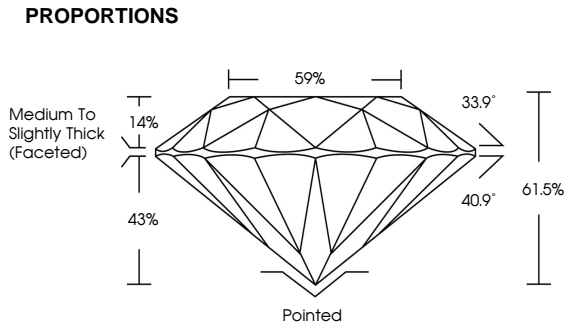

COLOR

D	E	F	G	H	I	J	Faint	Very Light	Light

CLARITY

FL	IF	VS¹⁻²	VS¹⁻²	SI¹⁻²	I¹⁻³
Flawless	Internally Flawless	Very Very Slightly Included	Very Slightly Included	Slightly Included	Included

Certified
**SUSTAINABILITY RATED
DIAMOND**
SCS GLOBAL SERVICES

All certified diamonds come with an individual certificate, **ONLY** available at an accredited retailer

FOR THE SUSTAINABILITY RATED CERTIFICATE, SCAN HERE →