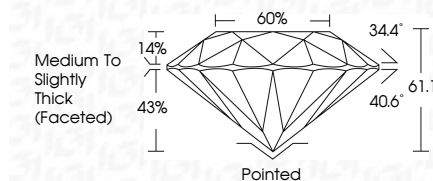

ADDITIONAL GRADING INFORMATION
Polish **EXCELLENT**
Symmetry **EXCELLENT**
Fluorescence **NONE**
Inscription(s) **IGI LG775627753**

Comments: This Laboratory Grown Diamond was created by Chemical Vapor Deposition (CVD) growth process. Type IIa

COLOR

D E F G H I J Faint Very Light Light

CLARITY

FL	IF	VVS¹⁻²	VS¹⁻²	SI¹⁻²	I¹⁻³
Flawless	Internally Flawless	Very Very Slightly Included	Very Slightly Included	Slightly Included	Included

ADDITIONAL GRADING INFORMATION

Polish **EXCELLENT**
Symmetry **EXCELLENT**
Fluorescence **NONE**
Inscription(s) **IGI LG775627753**
Comments: This Laboratory Grown Diamond was created by Chemical Vapor Deposition (CVD) growth process. Type IIa

IGI

February 24, 2026
IGI Report No **LG775627753**
ROUND BRILLIANT
7.38 - 7.45 X 4.53 MM
1.56 CARAT
Color Grade **E**
Clarity Grade **VVS 2**
Depth **61.1%**
Table **60%**
Girdle **Medium To Slightly Thick (Faceted)**
Culet **Pointed**
Polish **EXCELLENT**
Symmetry **EXCELLENT**
Fluorescence **NONE**
Inscriptions(s) **IGI LG775627753**
Comments: This Laboratory Grown Diamond was created by Chemical Vapor Deposition (CVD) growth process. Type IIa

Certified
**SUSTAINABILITY RATED
DIAMOND**
SCS GLOBAL SERVICES

All certified diamonds come with an individual certificate, **ONLY** available at an accredited retailer

FOR THE SUSTAINABILITY RATED CERTIFICATE, SCAN HERE →