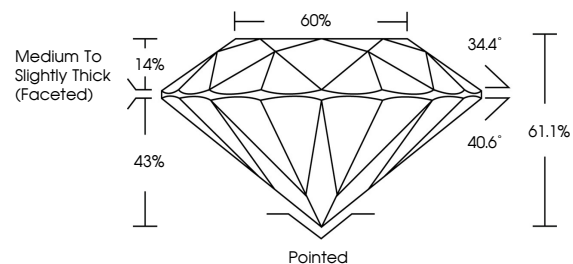

ELECTRONIC COPY

LG775627753
Report verification at igi.org

February 24, 2026
IGI Report Number **LG775627753**
Description **LABORATORY GROWN DIAMOND**
Shape and Cutting Style **ROUND BRILLIANT**
Measurements **7.38 - 7.45 X 4.53 MM**
GRADING RESULTS
Carat Weight **1.56 CARAT**
Color Grade **E**
Clarity Grade **VVS 2**
Cut Grade **EXCELLENT**

February 24, 2026
IGI Report Number **LG775627753**
Description **LABORATORY GROWN DIAMOND**
Shape and Cutting Style **ROUND BRILLIANT**
Measurements **7.38 - 7.45 X 4.53 MM**
GRADING RESULTS
Carat Weight **1.56 CARAT**
Color Grade **E**
Clarity Grade **VVS 2**
Cut Grade **EXCELLENT**

PROPORTIONS

Sample Image Used

ADDITIONAL GRADING INFORMATION
Polish **EXCELLENT**
Symmetry **EXCELLENT**
Fluorescence **NONE**
Inscription(s) **IGI LG775627753**

Comments: This Laboratory Grown Diamond was created by Chemical Vapor Deposition (CVD) growth process. Type IIa

IGI

February 24, 2026
IGI Report No **LG775627753**
ROUND BRILLIANT
7.38 - 7.45 X 4.53 MM
1.56 CARAT
Color Grade **E**
Clarity Grade **VVS 2**
Depth **61.1%**
Table **60%**
Girdle **Medium To Slightly Thick (Faceted)**
Culet **Pointed**
Polish **EXCELLENT**
Symmetry **EXCELLENT**
Fluorescence **NONE**
Inscriptions(s) **IGI LG775627753**
Comments: This Laboratory Grown Diamond was created by Chemical Vapor Deposition (CVD) growth process. Type IIa