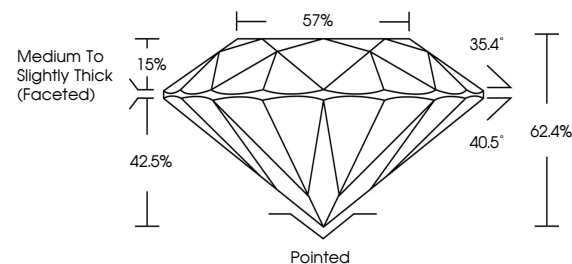

ELECTRONIC COPY

LG775627729
Report verification at igi.org

February 20, 2026
IGI Report Number **LG775627729**
Description **LABORATORY GROWN DIAMOND**
Shape and Cutting Style **ROUND BRILLIANT**
Measurements **7.38 - 7.43 X 4.63 MM**
GRADING RESULTS
Carat Weight **1.59 CARAT**
Color Grade **E**
Clarity Grade **VVS 2**
Cut Grade **EXCELLENT**

February 20, 2026
IGI Report Number **LG775627729**
Description **LABORATORY GROWN DIAMOND**
Shape and Cutting Style **ROUND BRILLIANT**
Measurements **7.38 - 7.43 X 4.63 MM**
GRADING RESULTS
Carat Weight **1.59 CARAT**
Color Grade **E**
Clarity Grade **VVS 2**
Cut Grade **EXCELLENT**

PROPORTIONS