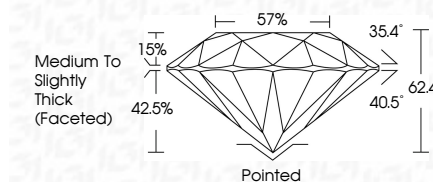

ADDITIONAL GRADING INFORMATION
Polish **EXCELLENT**
Symmetry **EXCELLENT**
Fluorescence **NONE**
Inscription(s) **IGI LG775627729**

Comments: This Laboratory Grown Diamond was created by Chemical Vapor Deposition (CVD) growth process. Type IIa

COLOR

D E F G H I J Faint Very Light Light

CLARITY

FL	IF	VS¹⁻²	VS¹⁻²	SI¹⁻²	I¹⁻³
Flawless	Internally Flawless	Very Very Slightly Included	Very Slightly Included	Slightly Included	Included

ADDITIONAL GRADING INFORMATION

Polish **EXCELLENT**
Symmetry **EXCELLENT**
Fluorescence **NONE**
Inscription(s) **IGI LG775627729**
Comments: This Laboratory Grown Diamond was created by Chemical Vapor Deposition (CVD) growth process. Type IIa

February 20, 2026
IGI Report No **LG775627729**
ROUND BRILLIANT
7.38 - 7.43 X 4.63 MM
1.59 CARAT
Color Grade **E**
Clarity Grade **VVS 2**
Cut Grade **EXCELLENT**
Depth **62.4%**
Table **57%**
Girdle **Medium To Slightly Thick (Faceted)**
Culet **Pointed**
Polish **EXCELLENT**
Symmetry **EXCELLENT**
Fluorescence **NONE**
Inscriptions(s) **IGI LG775627729**
Comments: This Laboratory Grown Diamond was created by Chemical Vapor Deposition (CVD) growth process. Type IIa

Certified
**SUSTAINABILITY RATED
DIAMOND**
SCS GLOBAL SERVICES

All certified diamonds come with an individual certificate, **ONLY** available at an accredited retailer

FOR THE SUSTAINABILITY RATED CERTIFICATE, SCAN HERE →