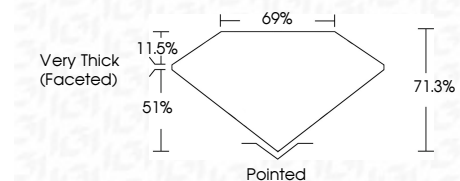

ELECTRONIC COPY

LG775622452
Report verification at igi.org

February 27, 2026
IGI Report Number **LG775622452**
Description **LABORATORY GROWN DIAMOND**
Shape and Cutting Style **CUSHION MODIFIED BRILLIANT**
Measurements **15.79 X 10.49 X 7.48 MM**
GRADING RESULTS
Carat Weight **11.76 CARATS**
Color Grade **FANCY VIVID BLUE**
Clarity Grade **VS 1**

Carat Weight **11.76 CARATS**
Color Grade **FANCY VIVID BLUE**
Clarity Grade **VS 1**

ADDITIONAL GRADING INFORMATION

Polish **EXCELLENT**
Symmetry **EXCELLENT**
Fluorescence **NONE**
Inscription(s) **IGI LG775622452**

KEY TO SYMBOLS

Red symbols indicate internal characteristics.
Green symbols indicate external characteristics.

COLOR

D E F G H I J Faint Very Light Light

CLARITY

FL	IF	VS ¹⁻²	VS ¹⁻²	SI ¹⁻²	I ¹⁻³
Flawless	Internally Flawless	Very Very Slightly Included	Very Slightly Included	Slightly Included	Included