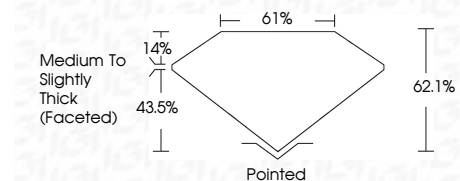

Measurements **9.03 X 5.60 X 3.48 MM**

GRADING RESULTS

Carat Weight **1.03 CARAT**

Color Grade **E**

Clarity Grade **VVS 1**

ADDITIONAL GRADING INFORMATION

Polish **EXCELLENT**

Symmetry **EXCELLENT**

KEY TO SYMBOLS

Red symbols indicate internal characteristics.
Green symbols indicate external characteristics.

COLOR

D E F G H I J Faint Very Light Light

CLARITY

FL	IF	VVS ¹⁻²	VS ¹⁻²	SI ¹⁻²	I ¹⁻³
Flawless	Internally Flawless	Very Very Slightly Included	Very Slightly Included	Slightly Included	Included