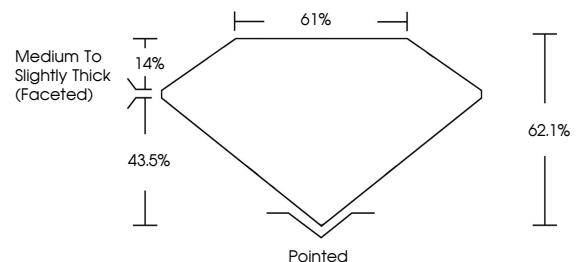

ELECTRONIC COPY

LG775621494
Report verification at igi.org

February 14, 2026

IGI Report Number **LG775621494**

Description **LABORATORY GROWN DIAMOND**

Shape and Cutting Style **PEAR BRILLIANT**

Measurements **9.03 X 5.60 X 3.48 MM**

GRADING RESULTS

Carat Weight **1.03 CARAT**

Color Grade **E**

Clarity Grade **VVS 1**

February 14, 2026

IGI Report Number **LG775621494**

Description **LABORATORY GROWN DIAMOND**

Shape and Cutting Style **PEAR BRILLIANT**

Measurements **9.03 X 5.60 X 3.48 MM**

GRADING RESULTS

Carat Weight **1.03 CARAT**

Color Grade **E**

Clarity Grade **VVS 1**

ADDITIONAL GRADING INFORMATION

Polish **EXCELLENT**

Symmetry **EXCELLENT**

Fluorescence **NONE**

Inscription(s) **IGI LG775621494**

Comments: This Laboratory Grown Diamond was created by Chemical Vapor Deposition (CVD) growth process.
Type IIa

PROPORTIONS

Sample Image Used

CLARITY CHARACTERISTICS