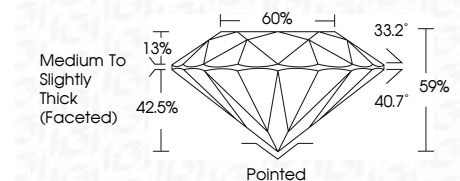

ELECTRONIC COPY

LG775611860
Report verification at igi.org

February 19, 2026
IGI Report Number **LG775611860**
Description **LABORATORY GROWN DIAMOND**
Shape and Cutting Style **ROUND BRILLIANT**
Measurements **7.46 - 7.49 X 4.41 MM**

GRADING RESULTS
Carat Weight **1.50 CARAT**
Color Grade **E**
Clarity Grade **VS 1**
Cut Grade **IDEAL**

ADDITIONAL GRADING INFORMATION
Polish **EXCELLENT**
Symmetry **EXCELLENT**
Fluorescence **NONE**
Inscription(s) **IGI LG775611860**
Comments: This Laboratory Grown Diamond was created by Chemical Vapor Deposition (CVD) growth process. Type IIa

February 19, 2026
IGI Report No LG775611860
ROUND BRILLIANT
1.50 CARAT
Color Grade **E**
Clarity Grade **VS 1**
Depth **59%**
Table **60%**
Crown Height **13%**
Pavilion Height **40.7°**
Crown Angle **33.2°**
Pavilion Angle **40.7°**
Crown **Medium To Slightly Thick (Faceted)**
Pavilion **Pointed**
Polish **EXCELLENT**
Symmetry **EXCELLENT**
Fluorescence **NONE**
Inscription(s) **IGI LG775611860**
Comments: This Laboratory Grown Diamond was created by Chemical Vapor Deposition (CVD) growth process. Type IIa

February 19, 2026
IGI Report Number **LG775611860**
Description **LABORATORY GROWN DIAMOND**
Shape and Cutting Style **ROUND BRILLIANT**
Measurements **7.46 - 7.49 X 4.41 MM**

GRADING RESULTS
Carat Weight **1.50 CARAT**
Color Grade **E**
Clarity Grade **VS 1**
Cut Grade **IDEAL**