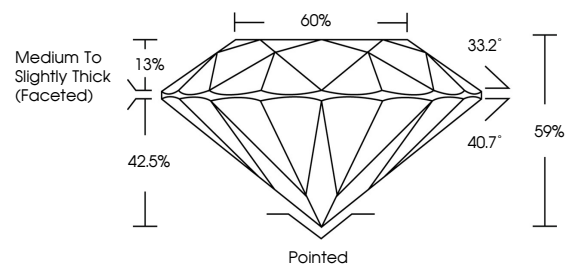

PROPORTIONS