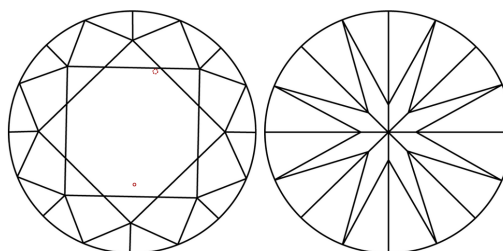

February 19, 2026
IGI Report Number **LG775611860**
Description **LABORATORY GROWN DIAMOND**
Shape and Cutting Style **ROUND BRILLIANT**
Measurements **7.46 - 7.49 X 4.41 MM**

GRADING RESULTS
Carat Weight **1.50 CARAT**
Color Grade **E**
Clarity Grade **VS 1**
Cut Grade **IDEAL**

PROPORTIONS

CLARITY CHARACTERISTICS

KEY TO SYMBOLS

Red symbols indicate internal characteristics.
Green symbols indicate external characteristics.

Sample Image Used

COLOR

D E F G H I J Faint Very Light Light