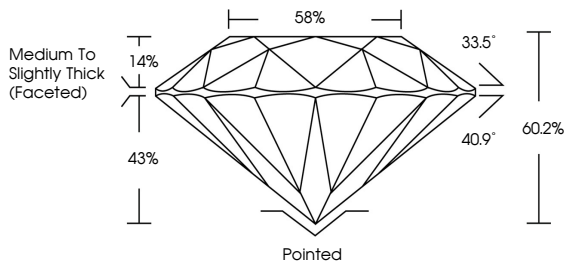

GRADING RESULTS

Carat Weight **2.10 CARATS**
Color Grade **D**
Clarity Grade **VVS 2**
Cut Grade **IDEAL**

ADDITIONAL GRADING INFORMATION

Polish **EXCELLENT**
Symmetry **EXCELLENT**
Fluorescence **NONE**
Inscription(s) **IGI LG775611813**
Comments: This Laboratory Grown Diamond was created by Chemical Vapor Deposition (CVD) growth process. Type IIa

February 16, 2026
IGI Report No LG775611813
ROUND BRILLIANT
2.10 CARATS
D
8.30 - 8.34 X 5.01 MM
Carat Weight
Color Grade **D**
Clarity Grade **VVS 2**
Cut Grade **IDEAL**
Depth **60.2%**
Table **58%**
Girdle **Medium To Slightly Thick (Faceted)**
Culet **Pointed**
Polish **EXCELLENT**
Symmetry **EXCELLENT**
Fluorescence **NONE**
Inscription(s) **IGI LG775611813**
Comments: This Laboratory Grown Diamond was created by Chemical Vapor Deposition (CVD) growth process. Type IIa

February 16, 2026
IGI Report Number **LG775611813**
Description **LABORATORY GROWN DIAMOND**
Shape and Cutting Style **ROUND BRILLIANT**
Measurements **8.30 - 8.34 X 5.01 MM**

GRADING RESULTS

Carat Weight **2.10 CARATS**
Color Grade **D**
Clarity Grade **VVS 2**
Cut Grade **IDEAL**

PROPORTIONS

CLARITY CHARACTERISTICS

KEY TO SYMBOLS

Red symbols indicate internal characteristics.
Green symbols indicate external characteristics.

Sample Image Used

COLOR

D E F G H I J Faint Very Light Light