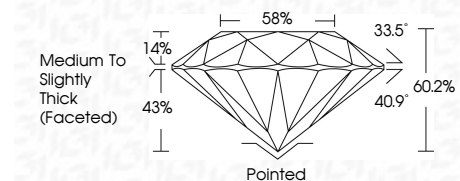

ELECTRONIC COPY

LG775611813
Report verification at igi.org

February 16, 2026
IGI Report Number **LG775611813**
Description **LABORATORY GROWN DIAMOND**
Shape and Cutting Style **ROUND BRILLIANT**
Measurements **8.30 - 8.34 X 5.01 MM**

GRADING RESULTS

Carat Weight **2.10 CARATS**
Color Grade **D**
Clarity Grade **VVS 2**
Cut Grade **IDEAL**

ADDITIONAL GRADING INFORMATION

Polish **EXCELLENT**
Symmetry **EXCELLENT**
Fluorescence **NONE**
Inscription(s) **IGI LG775611813**
Comments: This Laboratory Grown Diamond was created by Chemical Vapor Deposition (CVD) growth process. Type IIa

February 16, 2026
IGI Report No LG775611813
ROUND BRILLIANT
2.10 CARATS
D
8.30 - 8.34 X 5.01 MM
Carat Weight
Color Grade **D**
Clarity Grade **VVS 2**
Cut Grade **IDEAL**
Depth **60.2%**
Table **58%**
Girdle **Medium To Slightly Thick (Faceted)**
Culet **Pointed**
Polish **EXCELLENT**
Symmetry **EXCELLENT**
Fluorescence **NONE**
Inscription(s) **IGI LG775611813**
Comments: This Laboratory Grown Diamond was created by Chemical Vapor Deposition (CVD) growth process. Type IIa

February 16, 2026
IGI Report Number **LG775611813**
Description **LABORATORY GROWN DIAMOND**
Shape and Cutting Style **ROUND BRILLIANT**
Measurements **8.30 - 8.34 X 5.01 MM**

GRADING RESULTS

Carat Weight **2.10 CARATS**
Color Grade **D**
Clarity Grade **VVS 2**
Cut Grade **IDEAL**