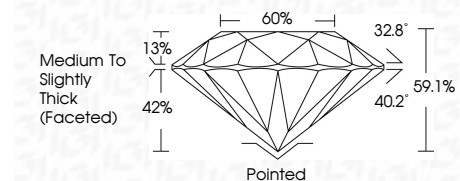

ELECTRONIC COPY

LG775606984
Report verification at igi.org

February 18, 2026
IGI Report Number **LG775606984**
Description **LABORATORY GROWN DIAMOND**
Shape and Cutting Style **ROUND BRILLIANT**
Measurements **8.00 - 8.06 X 4.75 MM**

GRADING RESULTS
Carat Weight **1.90 CARAT**
Color Grade **F**
Clarity Grade **VVS 2**
Cut Grade **IDEAL**

ADDITIONAL GRADING INFORMATION
Polish **EXCELLENT**
Symmetry **EXCELLENT**
Fluorescence **NONE**
Inscription(s) **(IGI) LG775606984**
Comments: This Laboratory Grown Diamond was created by Chemical Vapor Deposition (CVD) growth process. Type IIa

February 18, 2026
IGI Report No LG775606984
ROUND BRILLIANT
8.00 - 8.06 X 4.75 MM
1.90 CARAT
Color Grade **F**
Clarity Grade **VVS 2**
Cut Grade **IDEAL**
Depth **59.1%**
Table **60%**
Girdle **Medium To Slightly Thick (Faceted)**
Culet **Pointed**
Polish **EXCELLENT**
Symmetry **EXCELLENT**
Fluorescence **NONE**
Inscription(s) **(IGI) LG775606984**
Comments: This Laboratory Grown Diamond was created by Chemical Vapor Deposition (CVD) growth process. Type IIa

GRADING RESULTS
Carat Weight **1.90 CARAT**
Color Grade **F**
Clarity Grade **VVS 2**
Cut Grade **IDEAL**

ADDITIONAL GRADING INFORMATION
Polish **EXCELLENT**
Symmetry **EXCELLENT**
Fluorescence **NONE**
Inscription(s) **(IGI) LG775606984**