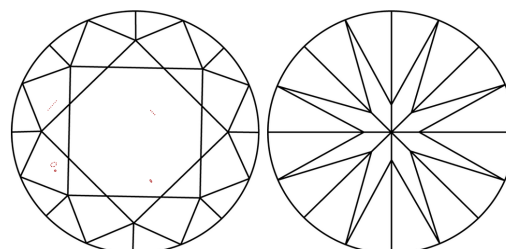

CLARITY CHARACTERISTICS

KEY TO SYMBOLS

Red symbols indicate internal characteristics.
Green symbols indicate external characteristics.