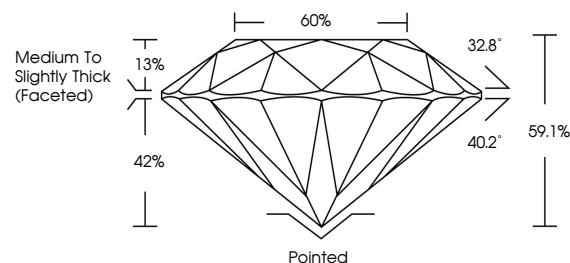

PROPORTIONS