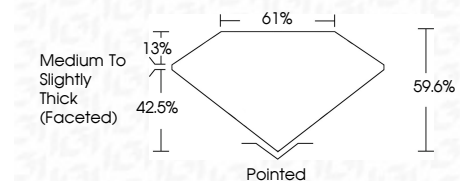

**ELECTRONIC COPY**

LG774691134  
Report verification at igi.org

February 18, 2026  
IGI Report Number **LG774691134**  
Description **LABORATORY GROWN DIAMOND**  
Shape and Cutting Style **OVAL BRILLIANT**  
Measurements **19.13 X 13.10 X 7.81 MM**

**GRADING RESULTS**  
Carat Weight **12.07 CARATS**  
Color Grade **E**  
Clarity Grade **VVS 2**

**ADDITIONAL GRADING INFORMATION**  
Polish **EXCELLENT**  
Symmetry **EXCELLENT**  
Fluorescence **NONE**  
Inscription(s) **IGI LG774691134**  
Comments: This Laboratory Grown Diamond was created by Chemical Vapor Deposition (CVD) growth process. Type IIa

February 18, 2026  
IGI Report No LG774691134  
**OVAL BRILLIANT**  
19.13 X 13.10 X 7.81 MM  
12.07 CARATS  
E  
VVS 2  
61%  
42.5%  
13%  
Medium to Slightly Thick (Faceted)  
Pointed  
EXCELLENT  
EXCELLENT  
NONE  
IGI LG774691134  
Comments: This Laboratory Grown Diamond was created by Chemical Vapor Deposition (CVD) growth process. Type IIa

February 18, 2026  
IGI Report Number **LG774691134**  
Description **LABORATORY GROWN DIAMOND**  
Shape and Cutting Style **OVAL BRILLIANT**  
Measurements **19.13 X 13.10 X 7.81 MM**  
**GRADING RESULTS**  
Carat Weight **12.07 CARATS**  
Color Grade **E**  
Clarity Grade **VVS 2**  
**ADDITIONAL GRADING INFORMATION**  
Polish **EXCELLENT**  
Symmetry **EXCELLENT**  
Fluorescence **NONE**  
Inscription(s) **IGI LG774691134**