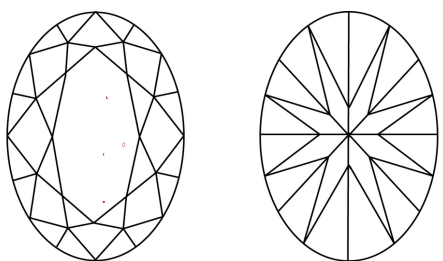

CLARITY CHARACTERISTICS

KEY TO SYMBOLS
Red symbols indicate internal characteristics.
Green symbols indicate external characteristics.