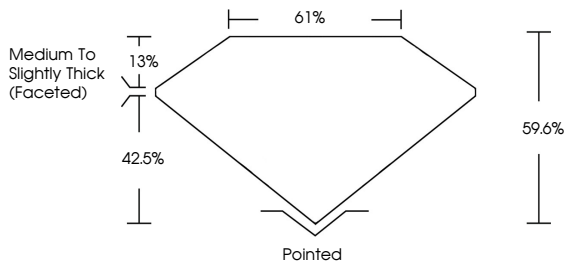

PROPORTIONS