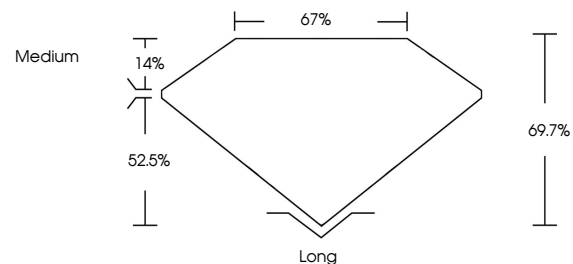

May 28, 2026
IGI Report No LG774651731
EMERALD CUT
1.09 CARAT
6.72 X 4.78 X 3.33 MM
Color Grade **FANCY VIVID BLUE**
Clarity Grade **VS 1**
Depth **69.7%**
Table **14%**
Girdle **Medium**
Culet **Long**
Polish **EXCELLENT**
Symmetry **EXCELLENT**
Fluorescence **NONE**
Inscription(s) **IGI LG774651731**
Comments: This Laboratory Grown Diamond was created by Chemical Vapor Deposition (CVD) growth process. Indications of post-growth treatment.

LABORATORY GROWN DIAMOND REPORT

May 28, 2026
IGI Report Number **LG774651731**
Description **LABORATORY GROWN DIAMOND**
Shape and Cutting Style **EMERALD CUT**
Measurements **6.72 X 4.78 X 3.33 MM**

GRADING RESULTS
Carat Weight **1.09 CARAT**
Color Grade **FANCY VIVID BLUE**
Clarity Grade **VS 1**

PROPORTIONS

CLARITY CHARACTERISTICS

KEY TO SYMBOLS

Red symbols indicate internal characteristics.
Green symbols indicate external characteristics.

Sample Image Used

COLOR

D E F G H I J Faint Very Light Light