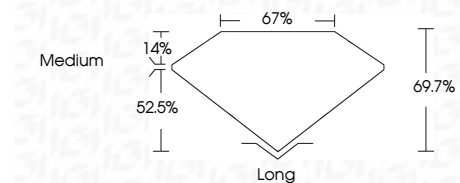

ELECTRONIC COPY

LG774651731
Report verification at igi.org

May 28, 2026
IGI Report Number **LG774651731**
Description **LABORATORY GROWN DIAMOND**
Shape and Cutting Style **EMERALD CUT**
Measurements **6.72 X 4.78 X 3.33 MM**

GRADING RESULTS
Carat Weight **1.09 CARAT**
Color Grade **FANCY VIVID BLUE**
Clarity Grade **VS 1**

ADDITIONAL GRADING INFORMATION
Polish **EXCELLENT**
Symmetry **EXCELLENT**
Fluorescence **NONE**
Inscription(s) **IGI LG774651731**
Comments: This Laboratory Grown Diamond was created by Chemical Vapor Deposition (CVD) growth process. Indications of post-growth treatment.

May 28, 2026
IGI Report No LG774651731
EMERALD CUT
1.09 CARAT
6.72 X 4.78 X 3.33 MM
Color Grade **FANCY VIVID BLUE**
Clarity Grade **VS 1**
Depth **69.7%**
Table **14%**
Girdle **Medium**
Culet **Long**
Polish **EXCELLENT**
Symmetry **EXCELLENT**
Fluorescence **NONE**
Inscription(s) **IGI LG774651731**
Comments: This Laboratory Grown Diamond was created by Chemical Vapor Deposition (CVD) growth process. Indications of post-growth treatment.

LABORATORY GROWN DIAMOND REPORT

May 28, 2026
IGI Report Number **LG774651731**
Description **LABORATORY GROWN DIAMOND**
Shape and Cutting Style **EMERALD CUT**
Measurements **6.72 X 4.78 X 3.33 MM**

GRADING RESULTS
Carat Weight **1.09 CARAT**
Color Grade **FANCY VIVID BLUE**
Clarity Grade **VS 1**