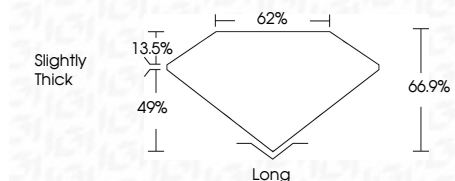

ELECTRONIC COPY

LG774651729
Report verification at igi.org

May 26, 2026
IGI Report Number **LG774651729**
Description **LABORATORY GROWN DIAMOND**
Shape and Cutting Style **EMERALD CUT**
Measurements **6.83 X 4.87 X 3.26 MM**

GRADING RESULTS
Carat Weight **1.11 CARAT**
Color Grade **FANCY VIVID BLUE**
Clarity Grade **VS 1**

ADDITIONAL GRADING INFORMATION
Polish **EXCELLENT**
Symmetry **EXCELLENT**
Fluorescence **NONE**
Inscription(s) **(LGI) LG774651729**
Comments: This Laboratory Grown Diamond was created by Chemical Vapor Deposition (CVD) growth process. Indications of post-growth treatment.

May 26, 2026
IGI Report No **LG774651729**
EMERALD CUT
Carat Weight **1.11 CARAT**
Color Grade **FANCY VIVID BLUE**
Clarity Grade **VS 1**
Depth **66.9%**
Table **62%**
Girdle **Slightly Thick**
Culet **Long**
Polish **EXCELLENT**
Symmetry **EXCELLENT**
Fluorescence **NONE**
Inscription(s) **(LGI) LG774651729**
Comments: This Laboratory Grown Diamond was created by Chemical Vapor Deposition (CVD) growth process. Indications of post-growth treatment.

LABORATORY GROWN DIAMOND REPORT

May 26, 2026
IGI Report Number **LG774651729**
Description **LABORATORY GROWN DIAMOND**
Shape and Cutting Style **EMERALD CUT**
Measurements **6.83 X 4.87 X 3.26 MM**

GRADING RESULTS
Carat Weight **1.11 CARAT**
Color Grade **FANCY VIVID BLUE**
Clarity Grade **VS 1**