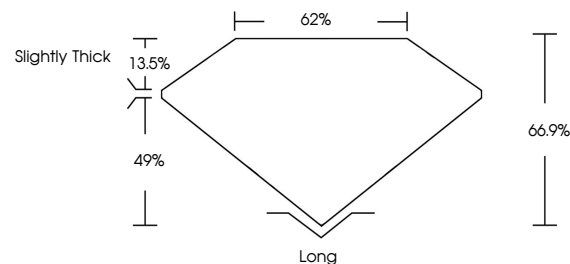

May 26, 2026
IGI Report No **LG774651729**
EMERALD CUT
Carat Weight **1.11 CARAT**
Color Grade **FANCY VIVID BLUE**
Clarity Grade **VS 1**
Depth **66.9%**
Table **62%**
Girdle **Slightly Thick**
Culet **Long**
Polish **EXCELLENT**
Symmetry **EXCELLENT**
Fluorescence **NONE**
Inscription(s) **(LGI) LG774651729**
Comments: This Laboratory Grown Diamond was created by Chemical Vapor Deposition (CVD) growth process. Indications of post-growth treatment.

LABORATORY GROWN DIAMOND REPORT

May 26, 2026
IGI Report Number **LG774651729**
Description **LABORATORY GROWN DIAMOND**
Shape and Cutting Style **EMERALD CUT**
Measurements **6.83 X 4.87 X 3.26 MM**

GRADING RESULTS
Carat Weight **1.11 CARAT**
Color Grade **FANCY VIVID BLUE**
Clarity Grade **VS 1**

PROPORTIONS

CLARITY CHARACTERISTICS

KEY TO SYMBOLS

Red symbols indicate internal characteristics.
Green symbols indicate external characteristics.

Sample Image Used

COLOR

D E F G H I J Faint Very Light Light