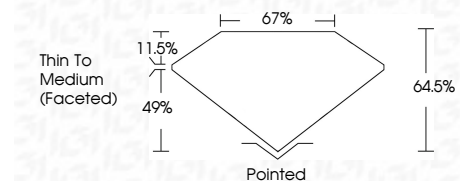

**ELECTRONIC COPY**

LG774649299  
Report verification at igi.org

April 8, 2026  
IGI Report Number **LG774649299**  
Description **LABORATORY GROWN DIAMOND**  
Shape and Cutting Style **OVAL BRILLIANT**  
Measurements **8.79 X 5.38 X 3.47 MM**

**GRADING RESULTS**  
Carat Weight **1.02 CARAT**  
Color Grade **D**  
Clarity Grade **VVS 2**

**ADDITIONAL GRADING INFORMATION**  
Polish **VERY GOOD**  
Symmetry **VERY GOOD**  
Fluorescence **NONE**  
Inscription(s) **(IGI) LG774649299**  
Comments: This Laboratory Grown Diamond was created by Chemical Vapor Deposition (CVD) growth process. Type IIa

April 8, 2026  
IGI Report No LG774649299  
**OVAL BRILLIANT**  
8.79 X 5.38 X 3.47 MM  
1.02 CARAT  
D  
VVS 2  
64.6%  
67%  
Thin To Medium (Faceted)  
Pointed  
VERY GOOD  
VERY GOOD  
NONE  
Inscription(s)  
(IGI) LG774649299  
Comments: This Laboratory Grown Diamond was created by Chemical Vapor Deposition (CVD) growth process. Type IIa

April 8, 2026  
IGI Report Number **LG774649299**  
Description **LABORATORY GROWN DIAMOND**  
Shape and Cutting Style **OVAL BRILLIANT**  
Measurements **8.79 X 5.38 X 3.47 MM**  
**GRADING RESULTS**  
Carat Weight **1.02 CARAT**  
Color Grade **D**  
Clarity Grade **VVS 2**  
**ADDITIONAL GRADING INFORMATION**  
Polish **VERY GOOD**  
Symmetry **VERY GOOD**  
Fluorescence **NONE**  
Inscription(s) **(IGI) LG774649299**