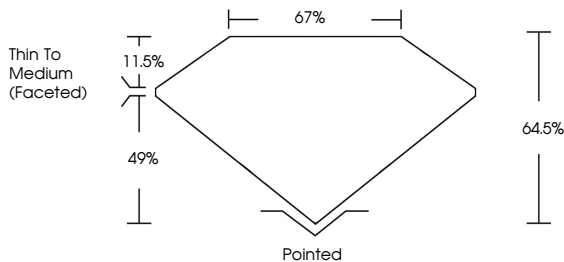

PROPORTIONS