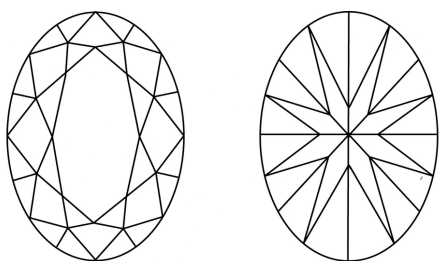

CLARITY CHARACTERISTICS

KEY TO SYMBOLS
Red symbols indicate internal characteristics.
Green symbols indicate external characteristics.