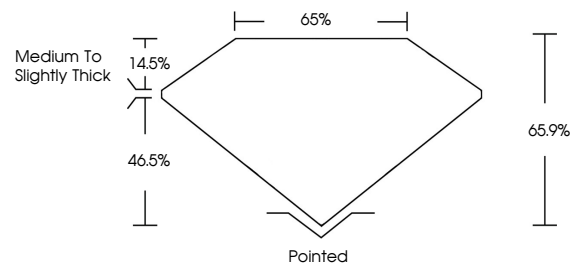

Measurements **7.04 X 5.05 X 3.33 MM**

GRADING RESULTS

Carat Weight **1.05 CARAT**
Color Grade **D**
Clarity Grade **VS 1**

ADDITIONAL GRADING INFORMATION

Polish **EXCELLENT**
Symmetry **EXCELLENT**
Fluorescence **NONE**
Inscription(s) **(IGI) LG774638605**
Comments: This Laboratory Grown Diamond was created by Chemical Vapor Deposition (CVD) growth process. Type IIa

February 16, 2026
IGI Report No LG774638605
CUT CORNERED RECT. MODIFIED BRILLIANT
7.04 X 5.05 X 3.33 MM
Carat Weight 1.05 CARAT
Color Grade D
Clarity Grade VS 1
Depth 65.9%
Table 46.5%
Girdle Medium to Slightly Thick
Culet Pointed
Polish EXCELLENT
Symmetry EXCELLENT
Fluorescence NONE
Inscription(s) (IGI) LG774638605
Comments: This Laboratory Grown Diamond was created by Chemical Vapor Deposition (CVD) growth process. Type IIa

GRADING RESULTS

Carat Weight **1.05 CARAT**
Color Grade **D**
Clarity Grade **VS 1**

ADDITIONAL GRADING INFORMATION

Polish **EXCELLENT**
Symmetry **EXCELLENT**
Fluorescence **NONE**
Inscription(s) **(IGI) LG774638605**

Comments: This Laboratory Grown Diamond was created by Chemical Vapor Deposition (CVD) growth process. Type IIa

PROPORTIONS

Sample Image Used

CLARITY CHARACTERISTICS

KEY TO SYMBOLS

Red symbols indicate internal characteristics.
Green symbols indicate external characteristics.