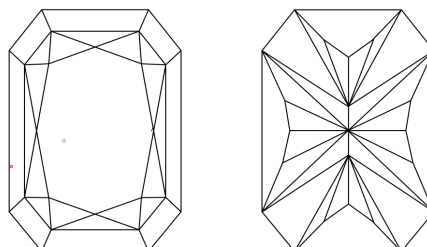

CLARITY CHARACTERISTICS

KEY TO SYMBOLS

Red symbols indicate internal characteristics.
Green symbols indicate external characteristics.

COLOR

D E F G H I J Faint Very Light Light

CLARITY

FL	IF	VS¹⁻²	VS¹⁻²	SI¹⁻²	I¹⁻³
Flawless	Internally Flawless	Very Very Slightly Included	Very Slightly Included	Slightly Included	Included