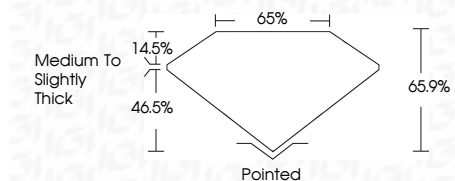

ELECTRONIC COPY

LG774638605
Report verification at igi.org

February 16, 2026
IGI Report Number **LG774638605**
Description **LABORATORY GROWN DIAMOND**

Shape and Cutting Style **CUT CORNERED
RECTANGULAR MODIFIED
BRILLIANT**

Measurements **7.04 X 5.05 X 3.33 MM**

GRADING RESULTS

Carat Weight **1.05 CARAT**
Color Grade **D**
Clarity Grade **VS 1**

ADDITIONAL GRADING INFORMATION

Polish **EXCELLENT**
Symmetry **EXCELLENT**
Fluorescence **NONE**
Inscription(s) **(IGI) LG774638605**
Comments: This Laboratory Grown Diamond was created by Chemical Vapor Deposition (CVD) growth process. Type IIa

February 16, 2026
IGI Report No LG774638605
CUT CORNERED RECT. MODIFIED BRILLIANT
7.04 X 5.05 X 3.33 MM
Carat Weight 1.05 CARAT
Color Grade D
Clarity Grade VS 1
Depth 65.9%
Table 46.5%
Girdle Medium to Slightly Thick
Culet Pointed
Polish EXCELLENT
Symmetry EXCELLENT
Fluorescence NONE
Inscription(s) (IGI) LG774638605
Comments: This Laboratory Grown Diamond was created by Chemical Vapor Deposition (CVD) growth process. Type IIa

LABORATORY GROWN DIAMOND REPORT

February 16, 2026
IGI Report Number **LG774638605**
Description **LABORATORY GROWN DIAMOND**
Shape and Cutting Style **CUT CORNERED RECTANGULAR
MODIFIED BRILLIANT**
Measurements **7.04 X 5.05 X 3.33 MM**