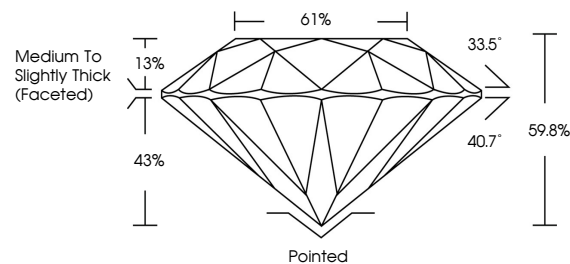

February 11, 2026
IGI Report No LG774635507
ROUND BRILLIANT
8.14 - 8.19 X 4.87 MM
Carat Weight **2.00 CARATS**
Color Grade **D**
Clarity Grade **VVS 2**
Cut Grade **EXCELLENT**
Depth **61.0%**
Table **61%**
Girdle **Medium To Slightly Thick (Faceted)**
Culet **Pointed**
Polish **EXCELLENT**
Symmetry **EXCELLENT**
Fluorescence **NONE**
Inscription(s) **(IGI) LG774635507**
Comments: This Laboratory Grown Diamond was created by Chemical Vapor Deposition (CVD) growth process. Type IIa

LABORATORY GROWN DIAMOND REPORT

February 11, 2026
IGI Report Number **LG774635507**
Description **LABORATORY GROWN DIAMOND**
Shape and Cutting Style **ROUND BRILLIANT**
Measurements **8.14 - 8.19 X 4.87 MM**

GRADING RESULTS

Carat Weight **2.00 CARATS**
Color Grade **D**
Clarity Grade **VVS 2**
Cut Grade **EXCELLENT**

ADDITIONAL GRADING INFORMATION

Polish **EXCELLENT**
Symmetry **EXCELLENT**
Fluorescence **NONE**
Inscription(s) **(IGI) LG774635507**

Comments: This Laboratory Grown Diamond was created by Chemical Vapor Deposition (CVD) growth process. Type IIa

PROPORTIONS

CLARITY CHARACTERISTICS

KEY TO SYMBOLS

Red symbols indicate internal characteristics.
Green symbols indicate external characteristics.