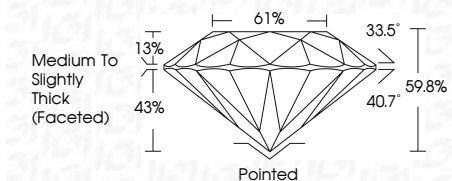

ELECTRONIC COPY

LG774635507
Report verification at igi.org

February 11, 2026
IGI Report Number **LG774635507**
Description **LABORATORY GROWN DIAMOND**
Shape and Cutting Style **ROUND BRILLIANT**
Measurements **8.14 - 8.19 X 4.87 MM**

GRADING RESULTS

Carat Weight **2.00 CARATS**
Color Grade **D**
Clarity Grade **VVS 2**
Cut Grade **EXCELLENT**

ADDITIONAL GRADING INFORMATION

Polish **EXCELLENT**
Symmetry **EXCELLENT**
Fluorescence **NONE**
Inscription(s) **(IGI) LG774635507**
Comments: This Laboratory Grown Diamond was created by Chemical Vapor Deposition (CVD) growth process. Type IIa

February 11, 2026
IGI Report No LG774635507
ROUND BRILLIANT
8.14 - 8.19 X 4.87 MM
Carat Weight **2.00 CARATS**
Color Grade **D**
Clarity Grade **VVS 2**
Cut Grade **EXCELLENT**
Depth **61.0%**
Table **61%**
Girdle **Medium To Slightly Thick (Faceted)**
Culet **Pointed**
Polish **EXCELLENT**
Symmetry **EXCELLENT**
Fluorescence **NONE**
Inscription(s) **(IGI) LG774635507**
Comments: This Laboratory Grown Diamond was created by Chemical Vapor Deposition (CVD) growth process. Type IIa

LABORATORY GROWN DIAMOND REPORT

February 11, 2026
IGI Report Number **LG774635507**
Description **LABORATORY GROWN DIAMOND**
Shape and Cutting Style **ROUND BRILLIANT**
Measurements **8.14 - 8.19 X 4.87 MM**