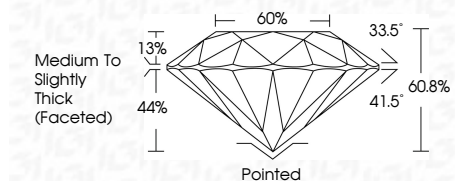

ELECTRONIC COPY

LG774633533
Report verification at igi.org

February 13, 2026
IGI Report Number **LG774633533**
Description **LABORATORY GROWN DIAMOND**
Shape and Cutting Style **ROUND BRILLIANT**
Measurements **8.14 - 8.19 X 4.96 MM**

GRADING RESULTS

Carat Weight **2.01 CARATS**
Color Grade **F**
Clarity Grade **VVS 2**
Cut Grade **IDEAL**

ADDITIONAL GRADING INFORMATION

Polish **EXCELLENT**
Symmetry **EXCELLENT**
Fluorescence **NONE**
Inscription(s) **IGI LG774633533**
Comments: This Laboratory Grown Diamond was created by Chemical Vapor Deposition (CVD) growth process. Type IIa

February 13, 2026
IGI Report No LG774633533
ROUND BRILLIANT
8.14 - 8.19 X 4.96 MM
2.01 CARATS
Color Grade **F**
Clarity Grade **VVS 2**
Cut Grade **IDEAL**
Depth **60.8%**
Table **60%**
Girdle **Medium To Slightly Thick (Faceted)**
Culet **Pointed**
Polish **EXCELLENT**
Symmetry **EXCELLENT**
Fluorescence **NONE**
Inscription(s) **IGI LG774633533**
Comments: This Laboratory Grown Diamond was created by Chemical Vapor Deposition (CVD) growth process. Type IIa

GRADING RESULTS

Carat Weight **2.01 CARATS**
Color Grade **F**
Clarity Grade **VVS 2**
Cut Grade **IDEAL**

ADDITIONAL GRADING INFORMATION

Polish **EXCELLENT**
Symmetry **EXCELLENT**
Fluorescence **NONE**
Inscription(s) **IGI LG774633533**