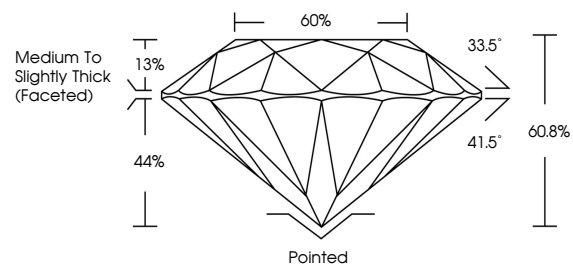

February 13, 2026
IGI Report No LG774633533
ROUND BRILLIANT
8.14 - 8.19 X 4.96 MM
2.01 CARATS
Color Grade **F**
Clarity Grade **VVS 2**
Cut Grade **IDEAL**
Depth **60.8%**
Table **60%**
Girdle **Medium To Slightly Thick (Faceted)**
Culet **Pointed**
Polish **EXCELLENT**
Symmetry **EXCELLENT**
Fluorescence **NONE**
Inscription(s) **IGI LG774633533**
Comments: This Laboratory Grown Diamond was created by Chemical Vapor Deposition (CVD) growth process. Type IIa

LABORATORY GROWN DIAMOND REPORT

February 13, 2026
IGI Report Number **LG774633533**
Description **LABORATORY GROWN DIAMOND**
Shape and Cutting Style **ROUND BRILLIANT**
Measurements **8.14 - 8.19 X 4.96 MM**

GRADING RESULTS

Carat Weight **2.01 CARATS**
Color Grade **F**
Clarity Grade **VVS 2**
Cut Grade **IDEAL**

ADDITIONAL GRADING INFORMATION

Polish **EXCELLENT**
Symmetry **EXCELLENT**
Fluorescence **NONE**
Inscription(s) **IGI LG774633533**

Comments: This Laboratory Grown Diamond was created by Chemical Vapor Deposition (CVD) growth process. Type IIa

PROPORTIONS

CLARITY CHARACTERISTICS

KEY TO SYMBOLS

Red symbols indicate internal characteristics.
Green symbols indicate external characteristics.