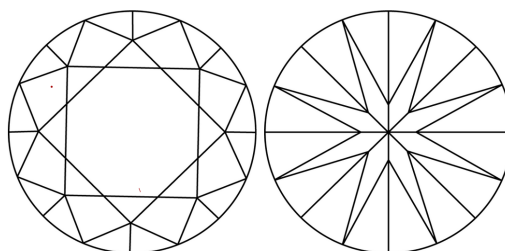

CLARITY CHARACTERISTICS

KEY TO SYMBOLS

Red symbols indicate internal characteristics.
Green symbols indicate external characteristics.