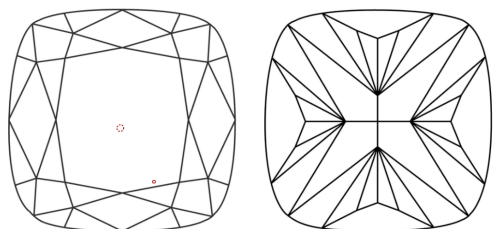

CLARITY CHARACTERISTICS

KEY TO SYMBOLS
Red symbols indicate internal characteristics.
Green symbols indicate external characteristics.