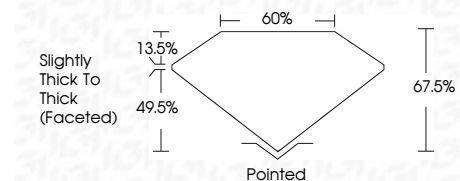

ELECTRONIC COPY

LG774632571
Report verification at igi.org

February 16, 2026
IGI Report Number **LG774632571**
Description **LABORATORY GROWN DIAMOND**
Shape and Cutting Style **SQUARE CUSHION MODIFIED BRILLIANT**
Measurements **7.37 X 7.22 X 4.87 MM**

GRADING RESULTS
Carat Weight **1.99 CARAT**
Color Grade **F**
Clarity Grade **VS 2**

ADDITIONAL GRADING INFORMATION
Polish **EXCELLENT**
Symmetry **EXCELLENT**
Fluorescence **NONE**
Inscription(s) **IGI LG774632571**
Comments: This Laboratory Grown Diamond was created by Chemical Vapor Deposition (CVD) growth process. Type IIa

February 16, 2026
IGI Report No LG774632571
SQUARE CUSHION MODIFIED BRILLIANT
1.99 CARAT **F**
7.37 X 7.22 X 4.87 MM
Color Grade **VS 2**
Depth **67.5%**
Table **49.5%**
Girdle **Slightly Thick To Thick (Faceted)**
Culet **Pointed**
Polish **EXCELLENT**
Symmetry **EXCELLENT**
Fluorescence **NONE**
Inscription(s) **IGI LG774632571**
Comments: This Laboratory Grown Diamond was created by Chemical Vapor Deposition (CVD) growth process. Type IIa

LABORATORY GROWN DIAMOND REPORT

February 16, 2026
IGI Report Number **LG774632571**
Description **LABORATORY GROWN DIAMOND**
Shape and Cutting Style **SQUARE CUSHION MODIFIED BRILLIANT**
Measurements **7.37 X 7.22 X 4.87 MM**