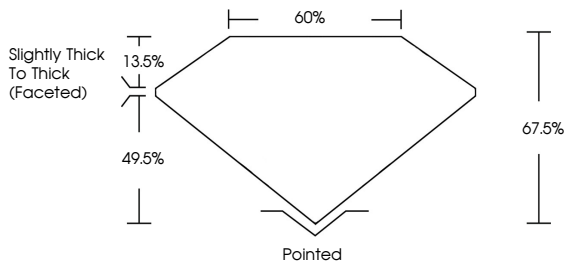

PROPORTIONS