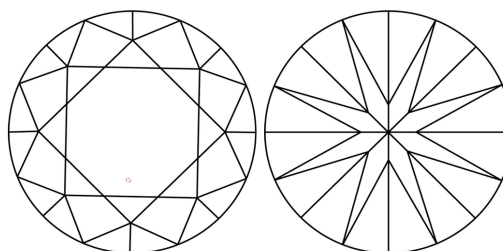

CLARITY CHARACTERISTICS

KEY TO SYMBOLS

Red symbols indicate internal characteristics.
Green symbols indicate external characteristics.