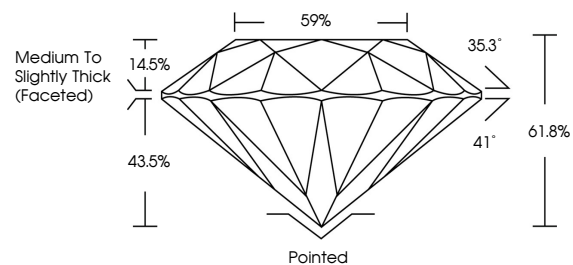

GRADING RESULTS

Carat Weight **2.02 CARATS**
Color Grade **F**
Clarity Grade **VVS 2**
Cut Grade **IDEAL**

ADDITIONAL GRADING INFORMATION

Polish **EXCELLENT**
Symmetry **EXCELLENT**
Fluorescence **NONE**
Inscription(s) **IGI LG774630542**
Comments: This Laboratory Grown Diamond was created by Chemical Vapor Deposition (CVD) growth process. Type IIa

February 13, 2026
IGI Report No LG774630542
ROUND BRILLIANT
8.06 - 8.11 X 4.99 MM
2.02 CARATS
Color Grade **F**
Clarity Grade **VVS 2**
Cut Grade **IDEAL**
Depth **61.8%**
Table **59%**
Girdle **Medium To Slightly Thick (Faceted)**
Culet **Pointed**
Polish **EXCELLENT**
Symmetry **EXCELLENT**
Fluorescence **NONE**
Inscription(s) **IGI LG774630542**
Comments: This Laboratory Grown Diamond was created by Chemical Vapor Deposition (CVD) growth process. Type IIa

GRADING RESULTS

Carat Weight **2.02 CARATS**
Color Grade **F**
Clarity Grade **VVS 2**
Cut Grade **IDEAL**

ADDITIONAL GRADING INFORMATION

Polish **EXCELLENT**
Symmetry **EXCELLENT**
Fluorescence **NONE**
Inscription(s) **IGI LG774630542**

Comments: This Laboratory Grown Diamond was created by Chemical Vapor Deposition (CVD) growth process. Type IIa

PROPORTIONS

CLARITY CHARACTERISTICS

KEY TO SYMBOLS

Red symbols indicate internal characteristics.
Green symbols indicate external characteristics.