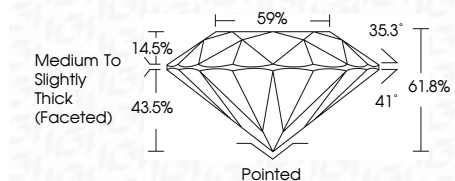

ELECTRONIC COPY

LG774630542
Report verification at igi.org

February 13, 2026
IGI Report Number **LG774630542**
Description **LABORATORY GROWN DIAMOND**
Shape and Cutting Style **ROUND BRILLIANT**
Measurements **8.06 - 8.11 X 4.99 MM**

GRADING RESULTS

Carat Weight **2.02 CARATS**
Color Grade **F**
Clarity Grade **VVS 2**
Cut Grade **IDEAL**

ADDITIONAL GRADING INFORMATION

Polish **EXCELLENT**
Symmetry **EXCELLENT**
Fluorescence **NONE**
Inscription(s) **IGI LG774630542**
Comments: This Laboratory Grown Diamond was created by Chemical Vapor Deposition (CVD) growth process. Type IIa

February 13, 2026
IGI Report No LG774630542
ROUND BRILLIANT
8.06 - 8.11 X 4.99 MM
2.02 CARATS
Color Grade **F**
Clarity Grade **VVS 2**
Cut Grade **IDEAL**
Depth **61.8%**
Table **59%**
Girdle **Medium To Slightly Thick (Faceted)**
Culet **Pointed**
Polish **EXCELLENT**
Symmetry **EXCELLENT**
Fluorescence **NONE**
Inscription(s) **IGI LG774630542**
Comments: This Laboratory Grown Diamond was created by Chemical Vapor Deposition (CVD) growth process. Type IIa

GRADING RESULTS

Carat Weight **2.02 CARATS**
Color Grade **F**
Clarity Grade **VVS 2**
Cut Grade **IDEAL**

ADDITIONAL GRADING INFORMATION

Polish **EXCELLENT**
Symmetry **EXCELLENT**
Fluorescence **NONE**
Inscription(s) **IGI LG774630542**